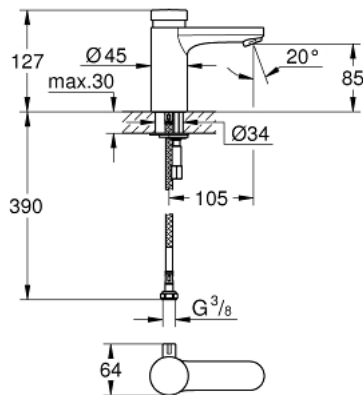

36 317 000 EUROSMART COSMOPOLITAN T SELF-CLOSING BASIN MIXER WITH MIXING DEVICE AND ADJUSTABLE TEMPERATURE LIMITER

PRODUCT DESCRIPTION

- Colour: chrome
- GROHE LongLife finish
- GROHE EcoJoy - less water, perfect flow
- maximum flow rate (at 3 bar): 5 l/min
- 3 adjustable flow times: short - medium - long (factory setting: short), approx. 7, 15, 30 sec (pressure dependent)
- pressure range 0.5 to 6 bar
- 2 flexible connection hoses
- non-return valve
- dirt strainers

36 317 000 EUROSMART COSMOPOLITAN T SELF-CLOSING BASIN MIXER WITH MIXING DEVICE AND ADJUSTABLE TEMPERATURE LIMITER

SPARE PARTS, March 2021 – now

- 1: Cartridge (Spare part-nr. 42412000)
- 1.1: Rings (Spare part-nr. 4282000M)
- 1.2: Repl. kit f. seal (Spare part-nr. 4271500M)
- 2: Mousseur (Spare part-nr. 48159000)
- 3: mixing device (Spare part-nr. 42401000)
- 3.1: Seat washer (Spare part-nr. 4284000M)
- 4: Mounting set (Spare part-nr. 42400000)
- 5: Non-return valve (Spare part-nr. 4257200M)
- 6: Filter (Spare part-nr. 4241300M)
- 7: Rotation lock (Spare part-nr. 36276000)*
- 8: Mousseur (Spare part-nr. 36133000)*
- 9: Mounting wrench (Spare part-nr. 19017000)*
- 10: Security cover cap (Spare part-nr. 42408000)*
- 11: Waste set with push-open plug (Spare part-nr. 65807000)*