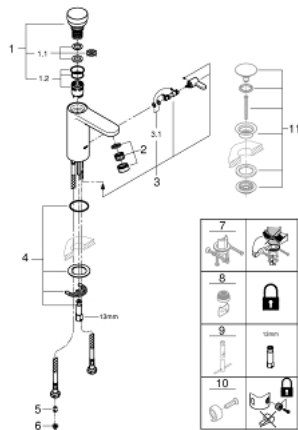

36 317 000 EUROSMART COSMOPOLITAN T SELF-CLOSING BASIN MIXER WITH MIXING DEVICE AND ADJUSTABLE TEMPERATURE LIMITER

PRODUCT DESCRIPTION

- Colour: chrome
- GROHE LongLife finish
- GROHE EcoJoy - less water, perfect flow
- maximum flow rate (at 3 bar): 5 l/min
- 3 adjustable flow times: short - medium - long (factory setting: short), approx. 7, 15, 30 sec (pressure dependent)
- pressure range 0.5 to 6 bar
- 2 flexible connection hoses
- non-return valve
- dirt strainers

36 317 000 EUROSMART COSMOPOLITAN T SELF-CLOSING BASIN MIXER WITH MIXING DEVICE AND ADJUSTABLE TEMPERATURE LIMITER

SPARE PARTS, March 2021 – now

- 1: Cartridge (Spare part-nr. 42412000)
- 1.1: Rings (Spare part-nr. 4282000M)
- 1.2: Repl. kit f. seal (Spare part-nr. 4271500M)
- 2: Mousseur (Spare part-nr. 48159000)
- 3: mixing device (Spare part-nr. 42401000)
- 3.1: Seat washer (Spare part-nr. 4284000M)
- 4: Mounting set (Spare part-nr. 42400000)
- 5: Non-return valve (Spare part-nr. 4257200M)
- 6: Filter (Spare part-nr. 4241300M)
- 7: Rotation lock (Spare part-nr. 36276000)*
- 8: Mousseur (Spare part-nr. 36133000)*
- 9: Mounting wrench (Spare part-nr. 19017000)*
- 10: Security cover cap (Spare part-nr. 42408000)*
- 11: Waste set with push-open plug (Spare part-nr. 65807000)*