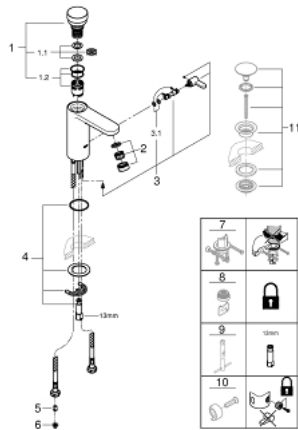

36 317 000 EUROSMART COSMOPOLITAN T SELF-CLOSING BASIN MIXER WITH MIXING DEVICE AND ADJUSTABLE TEMPERATURE LIMITER

PRODUCT DESCRIPTION

- Colour: chrome
- GROHE LongLife finish
- GROHE EcoJoy - Less water, perfect flow
- maximum flow rate (at 3 bar): 5 l/min
- 3 adjustable flow times: short - medium - long (factory setting: short), approx. 7, 15, 30 sec (pressure dependent)
- pressure range 0.5 to 6 bar
- 2 flexible hoses
- non return valve
- dirt strainers

36 317 000 EUROSMART COSMOPOLITAN T SELF-CLOSING BASIN MIXER WITH MIXING DEVICE AND ADJUSTABLE TEMPERATURE LIMITER

SPARE PARTS, 3月 2021 – now

- 1: Cartridge (Spare part-nr. 42412000)
- 1.1: Rings (Spare part-nr. 4282000M)
- 1.2: Seal kit (Spare part-nr. 4271500M)
- 2: Mousseur (Spare part-nr. 48159000)
- 3: Mixing device (Spare part-nr. 42401000)
- 3.1: Sealing washer (Spare part-nr. 4284000M)
- 4: Mounting set (Spare part-nr. 42400000)
- 5: Non-return valve (Spare part-nr. 4257200M)
- 6: Filter (Spare part-nr. 4241300M)
- 7: Rotation lock (Spare part-nr. 36276000)*
- 8: Mousseur (Spare part-nr. 36133000)*
- 9: Mounting wrench (Spare part-nr. 19017000)*
- 10: Hidden mixing device (Spare part-nr. 42408000)*
- 11: Waste set with push-open plug (Spare part-nr. 65807000)*