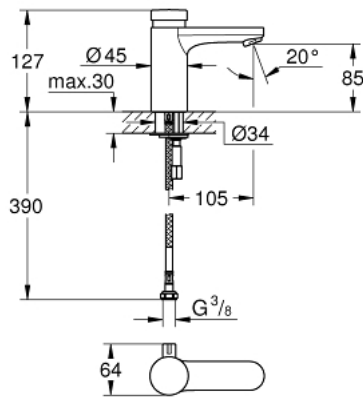

36 317 000 EUROSMART COSMOPOLITAN T SELF-CLOSING BASIN MIXER WITH MIXING DEVICE AND ADJUSTABLE TEMPERATURE LIMITER

PRODUCT DESCRIPTION

- Colour: chrome
- GROHE LongLife finish
- GROHE EcoJoy - Less water, perfect flow
- maximum flow rate (at 3 bar): 5 l/min
- 3 adjustable flow times: short - medium - long (factory setting: short), approx. 7, 15, 30 sec (pressure dependent)
- pressure range 0.5 to 6 bar
- 2 flexible hoses
- non return valve
- dirt strainers

36 317 000 EUROSMART COSMOPOLITAN T SELF-CLOSING BASIN MIXER WITH MIXING DEVICE AND ADJUSTABLE TEMPERATURE LIMITER

SPARE PARTS, 3月 2021 – now

- 1: Cartridge (Spare part-nr. 42412000)
- 1.1: Rings (Spare part-nr. 4282000M)
- 1.2: Seal kit (Spare part-nr. 4271500M)
- 2: Mousseur (Spare part-nr. 48159000)
- 3: Mixing device (Spare part-nr. 42401000)
- 3.1: Sealing washer (Spare part-nr. 4284000M)
- 4: Mounting set (Spare part-nr. 42400000)
- 5: Non-return valve (Spare part-nr. 4257200M)
- 6: Filter (Spare part-nr. 4241300M)
- 7: Rotation lock (Spare part-nr. 36276000)*
- 8: Mousseur (Spare part-nr. 36133000)*
- 9: Mounting wrench (Spare part-nr. 19017000)*
- 10: Hidden mixing device (Spare part-nr. 42408000)*
- 11: Waste set with push-open plug (Spare part-nr. 65807000)*