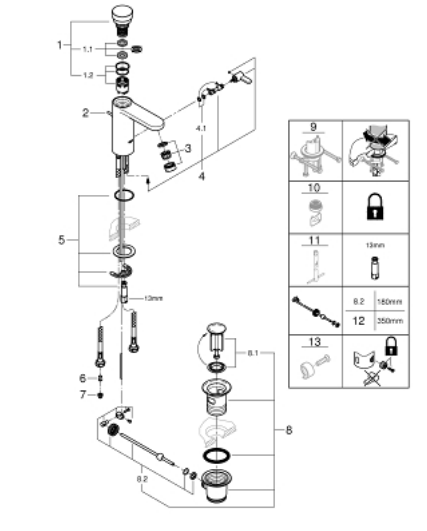

36 318 000 EUROSMART COSMOPOLITAN T SELF-CLOSING BASIN MIXER WITH MIXING DEVICE AND ADJUSTABLE TEMPERATURE LIMITER

PRODUCT DESCRIPTION

- Colour: chrome
- GROHE LongLife finish
- GROHE EcoJoy - less water, perfect flow
- maximum flow rate (at 3 bar): 5 l/min
- pop-up waste set 1 1/4"
- 3 adjustable flow times: short - medium - long (factory setting: short), approx. 7, 15, 30 sec (pressure dependent)
- pressure range 0.5 to 6 bar
- 2 flexible connection hoses
- non-return valve
- dirt strainers
- minimum pressure 1,0 bar

36 318 000 EUROSMART COSMOPOLITAN T SELF-CLOSING BASIN MIXER WITH MIXING DEVICE AND ADJUSTABLE TEMPERATURE LIMITER

SPARE PARTS, March 2021 – now

- 1: Cartridge (Spare part-nr. 42412000)
- 1.1: Rings (Spare part-nr. 4282000M)
- 1.2: Repl. kit f. seal (Spare part-nr. 4271500M)
- 2: Pop-up rod (Spare part-nr. 46739000)
- 3: Mousseur (Spare part-nr. 48159000)
- 4: mixing device (Spare part-nr. 42401000)
- 4.1: Seat washer (Spare part-nr. 4284000M)
- 5: Mounting set (Spare part-nr. 42400000)
- 6: Non-return valve (Spare part-nr. 4257200M)
- 7: Filter (Spare part-nr. 4241300M)
- 8: Pop-up waste set 1 1/4" (Spare part-nr. 28910000)
- 8.1: Plug (Spare part-nr. 07182000)
- 8.2: Eccentric rod (Spare part-nr. 07052000)
- 9: Rotation lock (Spare part-nr. 36276000)*
- 10: Mousseur (Spare part-nr. 36133000)*
- 11: Mounting wrench (Spare part-nr. 19017000)*
- 12: Eccentric rod (Spare part-nr. 07341000)*
- 13: Security cover cap (Spare part-nr. 42408000)*