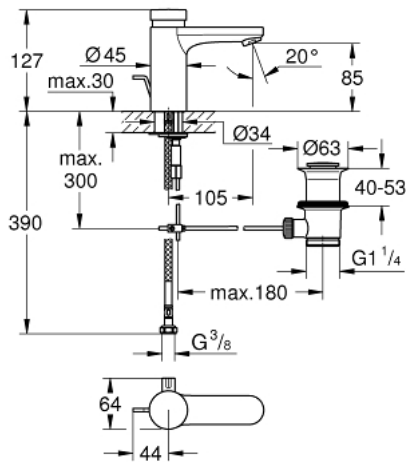

36 318 000 EUROSMART COSMOPOLITAN T SELF-CLOSING BASIN MIXER WITH MIXING DEVICE AND ADJUSTABLE TEMPERATURE LIMITER

PRODUCT DESCRIPTION

- Colour: chrome
- GROHE LongLife finish
- GROHE EcoJoy - less water, perfect flow
- maximum flow rate (at 3 bar): 5 l/min
- pop-up waste set 1 1/4"
- 3 adjustable flow times: short - medium - long (factory setting: short), approx. 7, 15, 30 sec (pressure dependent)
- pressure range 0.5 to 6 bar
- 2 flexible connection hoses
- non-return valve
- dirt strainers
- minimum pressure 1,0 bar

36 318 000 EUROSMART COSMOPOLITAN T SELF-CLOSING BASIN MIXER WITH MIXING DEVICE AND ADJUSTABLE TEMPERATURE LIMITER

SPARE PARTS, March 2021 – now

- 1: Cartridge (Spare part-nr. 42412000)
- 1.1: Rings (Spare part-nr. 4282000M)
- 1.2: Repl. kit f. seal (Spare part-nr. 4271500M)
- 2: Pop-up rod (Spare part-nr. 46739000)
- 3: Mousseur (Spare part-nr. 48159000)
- 4: mixing device (Spare part-nr. 42401000)
- 4.1: Seat washer (Spare part-nr. 4284000M)
- 5: Mounting set (Spare part-nr. 42400000)
- 6: Non-return valve (Spare part-nr. 4257200M)
- 7: Filter (Spare part-nr. 4241300M)
- 8: Pop-up waste set 1 1/4" (Spare part-nr. 28910000)
- 8.1: Plug (Spare part-nr. 07182000)
- 8.2: Eccentric rod (Spare part-nr. 07052000)
- 9: Rotation lock (Spare part-nr. 36276000)*
- 10: Mousseur (Spare part-nr. 36133000)*
- 11: Mounting wrench (Spare part-nr. 19017000)*
- 12: Eccentric rod (Spare part-nr. 07341000)*
- 13: Security cover cap (Spare part-nr. 42408000)*