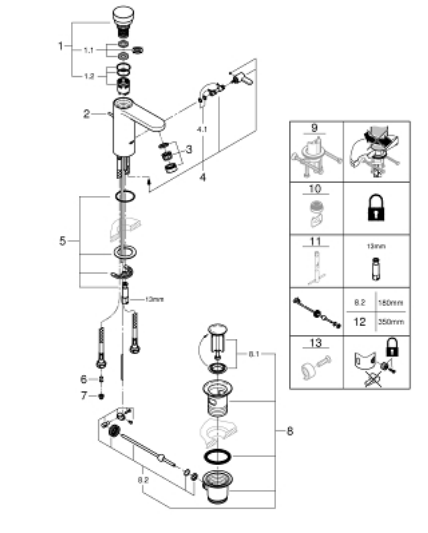

36 318 000 EUROSMART COSMOPOLITAN T SELF-CLOSING BASIN MIXER WITH MIXING DEVICE AND ADJUSTABLE TEMPERATURE LIMITER

PRODUCT DESCRIPTION

- Colour: chrome
- GROHE LongLife finish
- GROHE EcoJoy - Less water, perfect flow
- maximum flow rate (at 3 bar): 5 l/min
- pop-up waste set 1 1/4"
- 3 adjustable flow times: short - medium - long (factory setting: short), approx. 7, 15, 30 sec (pressure dependent)
- pressure range 0.5 to 6 bar
- 2 flexible hoses
- non return valve
- dirt strainers
- min. recommended pressure 1.0 bar

36 318 000 EUROSMART COSMOPOLITAN T SELF-CLOSING BASIN MIXER WITH MIXING DEVICE AND ADJUSTABLE TEMPERATURE LIMITER

SPARE PARTS, 3月 2021 – now

- 1: Cartridge (Spare part-nr. 42412000)
 - 1.1: Rings (Spare part-nr. 4282000M)
 - 1.2: Seal kit (Spare part-nr. 4271500M)
 - 2: Pop-up rod (Spare part-nr. 46739000)
 - 3: Mousseur (Spare part-nr. 48159000)
 - 4: Mixing device (Spare part-nr. 42401000)
 - 4.1: Sealing washer (Spare part-nr. 4284000M)
 - 5: Mounting set (Spare part-nr. 42400000)
 - 6: Non-return valve (Spare part-nr. 4257200M)
 - 7: Filter (Spare part-nr. 4241300M)
 - 8: Waste set 1 1/4" (Spare part-nr. 28910000)
 - 8.1: Plug (Spare part-nr. 07182000)
 - 8.2: Eccentric rod (Spare part-nr. 07052000)
 - 9: Rotation lock (Spare part-nr. 36276000)*
 - 10: Mousseur (Spare part-nr. 36133000)*
 - 11: Mounting wrench (Spare part-nr. 19017000)*
 - 12: Eccentric rod (Spare part-nr. 07341000)*
 - 13: Hidden mixing device (Spare part-nr. 42408000)*
- * Optional accessories