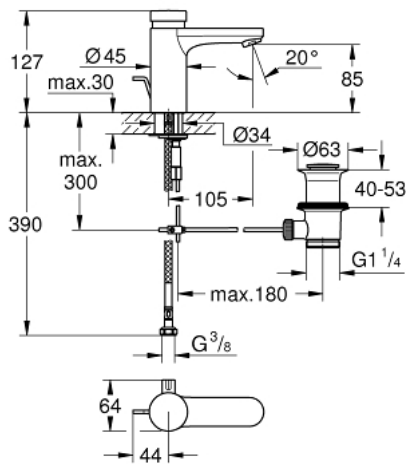

36 318 000 EUROSMART COSMOPOLITAN T SELF-CLOSING BASIN MIXER WITH MIXING DEVICE AND ADJUSTABLE TEMPERATURE LIMITER

PRODUCT DESCRIPTION

- Colour: chrome
- GROHE LongLife finish
- GROHE EcoJoy - Less water, perfect flow
- maximum flow rate (at 3 bar): 5 l/min
- pop-up waste set 1 1/4"
- 3 adjustable flow times: short - medium - long (factory setting: short), approx. 7, 15, 30 sec (pressure dependent)
- pressure range 0.5 to 6 bar
- 2 flexible hoses
- non return valve
- dirt strainers
- min. recommended pressure 1.0 bar

36 318 000 EUROSMART COSMOPOLITAN T SELF-CLOSING BASIN MIXER WITH MIXING DEVICE AND ADJUSTABLE TEMPERATURE LIMITER

SPARE PARTS, 3月 2021 – now

- 1: Cartridge (Spare part-nr. 42412000)
 - 1.1: Rings (Spare part-nr. 4282000M)
 - 1.2: Seal kit (Spare part-nr. 4271500M)
 - 2: Pop-up rod (Spare part-nr. 46739000)
 - 3: Mousseur (Spare part-nr. 48159000)
 - 4: Mixing device (Spare part-nr. 42401000)
 - 4.1: Sealing washer (Spare part-nr. 4284000M)
 - 5: Mounting set (Spare part-nr. 42400000)
 - 6: Non-return valve (Spare part-nr. 4257200M)
 - 7: Filter (Spare part-nr. 4241300M)
 - 8: Waste set 1 1/4" (Spare part-nr. 28910000)
 - 8.1: Plug (Spare part-nr. 07182000)
 - 8.2: Eccentric rod (Spare part-nr. 07052000)
 - 9: Rotation lock (Spare part-nr. 36276000)*
 - 10: Mousseur (Spare part-nr. 36133000)*
 - 11: Mounting wrench (Spare part-nr. 19017000)*
 - 12: Eccentric rod (Spare part-nr. 07341000)*
 - 13: Hidden mixing device (Spare part-nr. 42408000)*
- * Optional accessories