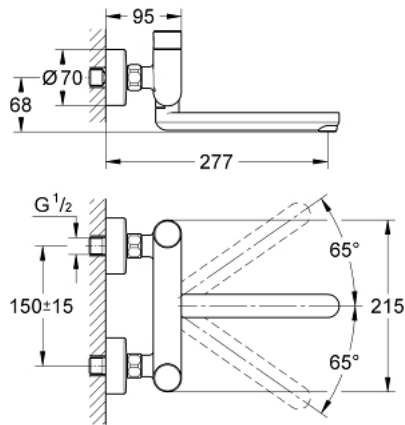

### PRODUCT DESCRIPTION

- Colour: chrome
- wall mounted
- GROHE LongLife finish
- GROHE EcoJoy - less water, perfect flow
- flow straightener 9 l/min.
- swivelling cast spout 200 mm
- swivel range stop at 130°, lockable
- 3 adjustable flow times: short - medium - long (factory setting: medium), approx. 7, 15, 30 sec (pressure dependent)
- pressure range 0.5 to 6 bar
- S-unions
- non-return valve
- dirt strainers