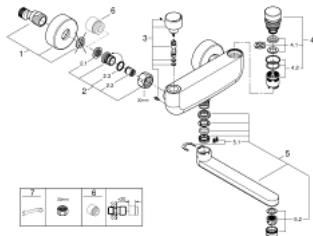

### PRODUCT DESCRIPTION

- Colour: chrome
- wall mounted
- GROHE LongLife finish
- GROHE EcoJoy - less water, perfect flow
- flow straightener 9 l/min.
- swivelling cast spout 200 mm
- swivel range stop at 130°, lockable
- 3 adjustable flow times: short - medium - long (factory setting: medium), approx. 7, 15, 30 sec (pressure dependent)
- pressure range 0.5 to 6 bar
- S-unions
- non-return valve
- dirt strainers

### SPARE PARTS, December 2021 – now

- 1: S-union (Spare part-nr. 12662000)
  - 2: Non-return valve (Spare part-nr. 47189000)
  - 2.1: Dirt Strainer (Spare part-nr. 0726400M)
  - 2.2: Non-return valve (Spare part-nr. 08565000)
  - 2.3: O-ring  $\varnothing 17 \times \varnothing 2$  (Spare part-nr. 0305500M)
  - 3: mixing device (Spare part-nr. 42433000)
  - 4: Cartridge (Spare part-nr. 42432000)
  - 4.1: Rings (Spare part-nr. 4282000M)
  - 4.2: Repl. kit f. seal (Spare part-nr. 4271500M)
  - 5: Spout (Spare part-nr. 42430000)
  - 5.1: Repl.kit f.cast spout (Spare part-nr. 42431000)
  - 5.2: Flow straightener (Spare part-nr. 13960000)
  - 6: Extension 3/4", 20 mm (Spare part-nr. 0713000M)\*
  - 7: Special spanner (Spare part-nr. 19377000)\*
- \* Optional accessories