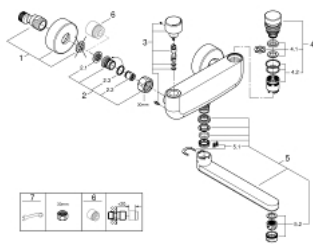

### PRODUCT DESCRIPTION

- Colour: chrome
- wall mounted
- GROHE LongLife finish
- GROHE EcoJoy - Less water, perfect flow
- laminar flow straightener 9 l/min
- swivel cast spout 200 mm
- swivel range stop at 130°, lockable
- 3 adjustable flow times: short - medium - long (factory setting: medium), approx. 7, 15, 30 sec (pressure dependent)
- pressure range 0.5 to 6 bar
- S-unions
- non return valve
- dirt strainers

### SPARE PARTS, 12月 2021 – now

- 1: S-union (Spare part-nr. 12662000)
- 2: Non-return valve (Spare part-nr. 47189000)
- 2.1: Dirt strainer (Spare part-nr. 0726400M)
- 2.2: Non-return valve (Spare part-nr. 08565000)
- 2.3: O-ring  $\varnothing 17 \times \varnothing 2$  (Spare part-nr. 0305500M)
- 3: Mixing device (Spare part-nr. 42433000)
- 4: Cartridge (Spare part-nr. 42432000)
- 4.1: Rings (Spare part-nr. 4282000M)
- 4.2: Seal kit (Spare part-nr. 4271500M)
- 5: Spout (Spare part-nr. 42430000)
- 5.1: Spout connection set (Spare part-nr. 42431000)
- 5.2: Laminar flow straightener (Spare part-nr. 13960000)
- 6: Extension 3/4", 20 mm (Spare part-nr. 0713000M)\*
- 7: Special spanner (Spare part-nr. 19377000)\*