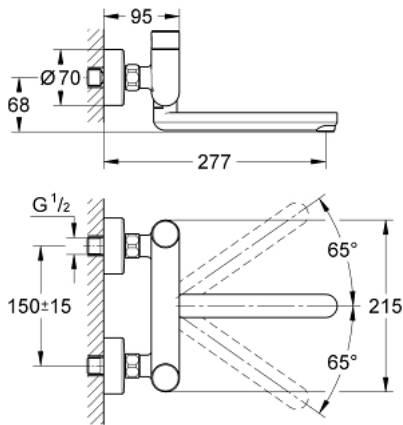

### PRODUCT DESCRIPTION

- Colour: chrome
- wall mounted
- GROHE LongLife finish
- GROHE EcoJoy - Less water, perfect flow
- laminar flow straightener 9 l/min
- swivel cast spout 200 mm
- swivel range stop at 130°, lockable
- 3 adjustable flow times: short - medium - long (factory setting: medium), approx. 7, 15, 30 sec (pressure dependent)
- pressure range 0.5 to 6 bar
- S-unions
- non return valve
- dirt strainers

### SPARE PARTS, 12月 2021 – now

- 1: S-union (Spare part-nr. 12662000)
- 2: Non-return valve (Spare part-nr. 47189000)
- 2.1: Dirt strainer (Spare part-nr. 0726400M)
- 2.2: Non-return valve (Spare part-nr. 08565000)
- 2.3: O-ring  $\varnothing 17 \times \varnothing 2$  (Spare part-nr. 0305500M)
- 3: Mixing device (Spare part-nr. 42433000)
- 4: Cartridge (Spare part-nr. 42432000)
- 4.1: Rings (Spare part-nr. 4282000M)
- 4.2: Seal kit (Spare part-nr. 4271500M)
- 5: Spout (Spare part-nr. 42430000)
- 5.1: Spout connection set (Spare part-nr. 42431000)
- 5.2: Laminar flow straightener (Spare part-nr. 13960000)
- 6: Extension 3/4", 20 mm (Spare part-nr. 0713000M)\*
- 7: Special spanner (Spare part-nr. 19377000)\*