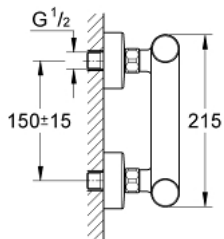

## 36 320 000 EUROSMART COSMOPOLITAN T SELF-CLOSING SHOWER MIXER 1/2" WITH MIXING DEVICE AND ADJUSTABLE TEMPERATURE LIMITER

### PRODUCT DESCRIPTION

- Colour: chrome
- wall mounted
- GROHE LongLife finish
- mixing device with hot water stop-valve
- hose connection G 1/2"
- 3 adjustable flow times: short - medium - long (factory setting: medium), approx. 7, 15, 30 sec (pressure dependent)
- pressure range 0.5 to 6 bar
- S-unions
- non-return valve
- dirt strainers