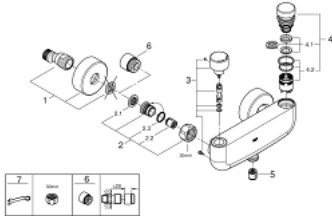

## 36 320 000 EUROSMART COSMOPOLITAN T SELF-CLOSING SHOWER MIXER 1/2" WITH MIXING DEVICE AND ADJUSTABLE TEMPERATURE LIMITER

### PRODUCT DESCRIPTION

- Colour: chrome
- wall mounted
- GROHE LongLife finish
- mixing device with hot water stop-valve
- hose connection G 1/2"
- 3 adjustable flow times: short - medium - long (factory setting: medium), approx. 7, 15, 30 sec (pressure dependent)
- pressure range 0.5 to 6 bar
- S-unions
- non-return valve
- dirt strainers

### SPARE PARTS, December 2021 – now

- 1: S-union (Spare part-nr. 12662000)
- 2: Non-return valve (Spare part-nr. 47189000)
- 2.1: Dirt Strainer (Spare part-nr. 0726400M)
- 2.2: Non-return valve (Spare part-nr. 08565000)
- 2.3: O-ring  $\varnothing 17 \times \varnothing 2$  (Spare part-nr. 0305500M)
- 3: mixing device (Spare part-nr. 42433000)
- 4: Cartridge (Spare part-nr. 42432000)
- 4.1: Rings (Spare part-nr. 4282000M)
- 4.2: Repl. kit f. seal (Spare part-nr. 4271500M)
- 5: Non-return valve (Spare part-nr. 08565000)
- 6: Extension 3/4", 20 mm (Spare part-nr. 0713000M)\*
- 7: Special spanner (Spare part-nr. 19377000)\*