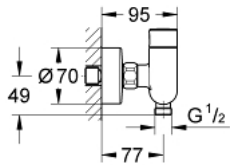

## 36 320 000 EUROSMART COSMOPOLITAN T SELF-CLOSING SHOWER MIXER 1/2" WITH MIXING DEVICE AND ADJUSTABLE TEMPERATURE LIMITER

### PRODUCT DESCRIPTION

- Colour: chrome
- wall mounted
- GROHE LongLife finish
- mixing device with hot water stop-valve
- hose connection G 1/2"
- 3 adjustable flow times: short - medium - long (factory setting: medium), approx. 7, 15, 30 sec (pressure dependent)
- pressure range 0.5 to 6 bar
- S-unions
- non-return valve
- dirt strainers