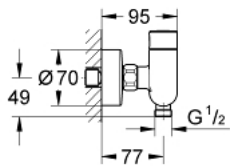

36 320 000 EUROSMART COSMOPOLITAN T SELF-CLOSING SHOWER MIXER 1/2" WITH MIXING DEVICE AND ADJUSTABLE TEMPERATURE LIMITER

PRODUCT DESCRIPTION

- Colour: chrome
- wall mounted
- GROHE LongLife finish
- mixing device with hot water stop-valve
- hose connection G 1/2"
- 3 adjustable flow times: short - medium - long (factory setting: medium), approx. 7, 15, 30 sec (pressure dependent)
- pressure range 0.5 to 6 bar
- S-unions
- non return valve
- dirt strainers

36 320 000 EUROSMART COSMOPOLITAN T SELF-CLOSING SHOWER MIXER 1/2" WITH MIXING DEVICE AND ADJUSTABLE TEMPERATURE LIMITER

SPARE PARTS, 12月 2021 – now

- 1: S-union (Spare part-nr. 12662000)
 - 2: Non-return valve (Spare part-nr. 47189000)
 - 2.1: Dirt strainer (Spare part-nr. 0726400M)
 - 2.2: Non-return valve (Spare part-nr. 08565000)
 - 2.3: O-ring $\varnothing 17 \times \varnothing 2$ (Spare part-nr. 0305500M)
 - 3: Mixing device (Spare part-nr. 42433000)
 - 4: Cartridge (Spare part-nr. 42432000)
 - 4.1: Rings (Spare part-nr. 4282000M)
 - 4.2: Seal kit (Spare part-nr. 4271500M)
 - 5: Non-return valve (Spare part-nr. 08565000)
 - 6: Extension 3/4", 20 mm (Spare part-nr. 0713000M)*
 - 7: Special spanner (Spare part-nr. 19377000)*
- * Optional accessories