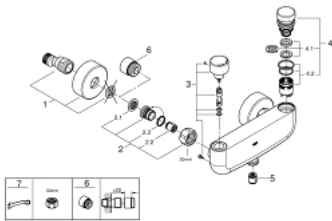

36 320 000 EUROSMART COSMOPOLITAN T SELF-CLOSING SHOWER MIXER 1/2" WITH MIXING DEVICE AND ADJUSTABLE TEMPERATURE LIMITER

PRODUCT DESCRIPTION

- Colour: chrome
- wall mounted
- GROHE LongLife finish
- mixing device with hot water stop-valve
- hose connection G 1/2"
- 3 adjustable flow times: short - medium - long (factory setting: medium), approx. 7, 15, 30 sec (pressure dependent)
- pressure range 0.5 to 6 bar
- S-unions
- non return valve
- dirt strainers

36 320 000 EUROSMART COSMOPOLITAN T SELF-CLOSING SHOWER MIXER 1/2" WITH MIXING DEVICE AND ADJUSTABLE TEMPERATURE LIMITER

SPARE PARTS, 12月 2021 – now

- 1: S-union (Spare part-nr. 12662000)
 - 2: Non-return valve (Spare part-nr. 47189000)
 - 2.1: Dirt strainer (Spare part-nr. 0726400M)
 - 2.2: Non-return valve (Spare part-nr. 08565000)
 - 2.3: O-ring $\varnothing 17 \times \varnothing 2$ (Spare part-nr. 0305500M)
 - 3: Mixing device (Spare part-nr. 42433000)
 - 4: Cartridge (Spare part-nr. 42432000)
 - 4.1: Rings (Spare part-nr. 4282000M)
 - 4.2: Seal kit (Spare part-nr. 4271500M)
 - 5: Non-return valve (Spare part-nr. 08565000)
 - 6: Extension 3/4", 20 mm (Spare part-nr. 0713000M)*
 - 7: Special spanner (Spare part-nr. 19377000)*
- * Optional accessories