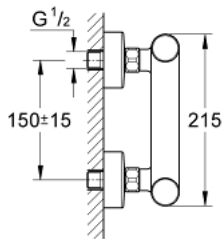

36 320 000 EUROSMART COSMOPOLITAN T SELF-CLOSING SHOWER MIXER 1/2" WITH MIXING DEVICE AND ADJUSTABLE TEMPERATURE LIMITER

PRODUCT DESCRIPTION

- Colour: chrome
- wall mounted
- GROHE LongLife finish
- mixing device with hot water stop-valve
- hose connection G 1/2"
- 3 adjustable flow times: short - medium - long (factory setting: medium), approx. 7, 15, 30 sec (pressure dependent)
- pressure range 0.5 to 6 bar
- S-unions
- non return valve
- dirt strainers

36 320 000 EUROSMART COSMOPOLITAN T SELF-CLOSING SHOWER MIXER 1/2" WITH MIXING DEVICE AND ADJUSTABLE TEMPERATURE LIMITER

SPARE PARTS, 12月 2021 – now

- 1: S-union (Spare part-nr. 12662000)
 - 2: Non-return valve (Spare part-nr. 47189000)
 - 2.1: Dirt strainer (Spare part-nr. 0726400M)
 - 2.2: Non-return valve (Spare part-nr. 08565000)
 - 2.3: O-ring $\varnothing 17 \times \varnothing 2$ (Spare part-nr. 0305500M)
 - 3: Mixing device (Spare part-nr. 42433000)
 - 4: Cartridge (Spare part-nr. 42432000)
 - 4.1: Rings (Spare part-nr. 4282000M)
 - 4.2: Seal kit (Spare part-nr. 4271500M)
 - 5: Non-return valve (Spare part-nr. 08565000)
 - 6: Extension 3/4", 20 mm (Spare part-nr. 0713000M)*
 - 7: Special spanner (Spare part-nr. 19377000)*
- * Optional accessories