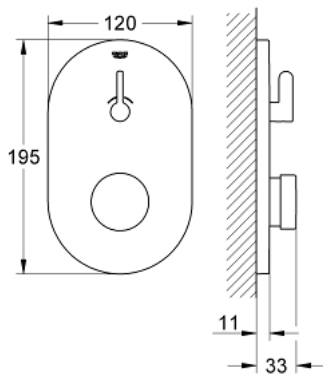

36 321 000 EUROSMART COSMOPOLITAN T SELF-CLOSING SHOWER MIXER 1/2" WITH MIXING DEVICE AND ADJUSTABLE TEMPERATURE LIMITER

PRODUCT DESCRIPTION

- Colour: chrome
- trim set for rough-in box 36 322 001 (please order separately)
- GROHE LongLife finish
- chrome escutcheon
- 3 adjustable flow times: short - medium - long (factory setting: medium), approx. 7, 15, 30 sec (pressure dependent)
- pressure range 0.5 to 6 bar
- dirt strainers

36 321 000 EUROSMART COSMOPOLITAN T SELF-CLOSING SHOWER MIXER 1/2" WITH MIXING DEVICE AND ADJUSTABLE TEMPERATURE LIMITER

SPARE PARTS, March 2021 – now

- 1: Frame (Spare part-nr. 42419000)
- 2: Connection hose set (Spare part-nr. 42417000)
- 2.1: Filter (Spare part-nr. 4241300M)
- 2.2: Non-return valve (Spare part-nr. 4240400M)
- 3: Tube set (Spare part-nr. 43566000)
- 4: Cartridge (Spare part-nr. 42412000)
- 4.1: Rings (Spare part-nr. 4282000M)
- 4.2: Repl. kit f. seal (Spare part-nr. 4271500M)
- 5: Mixing lever (Spare part-nr. 42441000)
- 5.1: Seat washer (Spare part-nr. 4284000M)