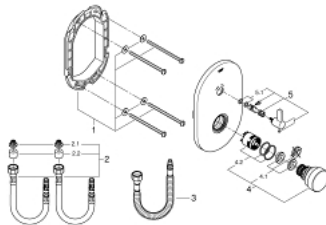

36 321 000 EUROSMART COSMOPOLITAN T SELF-CLOSING SHOWER MIXER 1/2" WITH MIXING DEVICE AND ADJUSTABLE TEMPERATURE LIMITER

PRODUCT DESCRIPTION

- Colour: chrome
- trim set for rough-in box 36 322 001 (please order separately)
- GROHE LongLife finish
- chrome escutcheon
- 3 adjustable flow times: short - medium - long (factory setting: medium), approx. 7, 15, 30 sec (pressure dependent)
- pressure range 0.5 to 6 bar
- dirt strainers

36 321 000 EUROSMART COSMOPOLITAN T SELF-CLOSING SHOWER MIXER 1/2" WITH MIXING DEVICE AND ADJUSTABLE TEMPERATURE LIMITER

SPARE PARTS, March 2021 – now

- 1: Frame (Spare part-nr. 42419000)
- 2: Connection hose set (Spare part-nr. 42417000)
- 2.1: Filter (Spare part-nr. 4241300M)
- 2.2: Non-return valve (Spare part-nr. 4240400M)
- 3: Tube set (Spare part-nr. 43566000)
- 4: Cartridge (Spare part-nr. 42412000)
- 4.1: Rings (Spare part-nr. 4282000M)
- 4.2: Repl. kit f. seal (Spare part-nr. 4271500M)
- 5: Mixing lever (Spare part-nr. 42441000)
- 5.1: Seat washer (Spare part-nr. 4284000M)