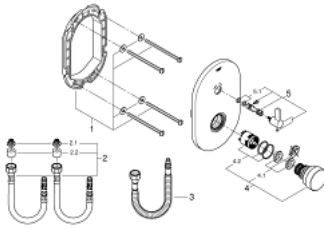

## 36 321 000 EUROSMART COSMOPOLITAN T SELF-CLOSING SHOWER MIXER 1/2" WITH MIXING DEVICE AND ADJUSTABLE TEMPERATURE LIMITER

### PRODUCT DESCRIPTION

- Colour: chrome
- trim set for rough-in box 36 322 001 (please order separately)
- GROHE LongLife finish
- chrome escutcheon
- 3 adjustable flow times: short - medium - long (factory setting: medium), approx. 7, 15, 30 sec (pressure dependent)
- pressure range 0.5 to 6 bar
- dirt strainers

### SPARE PARTS, 3月 2021 – now

- 1: Mounting frame (Spare part-nr. 42419000)
- 2: Connection hose set (Spare part-nr. 42417000)
- 2.1: Filter (Spare part-nr. 4241300M)
- 2.2: Non-return valve (Spare part-nr. 4240400M)
- 3: Tube set (Spare part-nr. 43566000)
- 4: Cartridge (Spare part-nr. 42412000)
- 4.1: Rings (Spare part-nr. 4282000M)
- 4.2: Seal kit (Spare part-nr. 4271500M)
- 5: Mixing lever (Spare part-nr. 42441000)
- 5.1: Sealing washer (Spare part-nr. 4284000M)