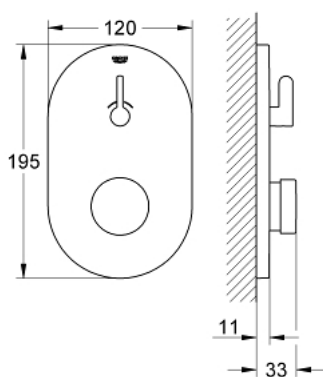

## 36 321 000 EUROSMART COSMOPOLITAN T SELF-CLOSING SHOWER MIXER 1/2" WITH MIXING DEVICE AND ADJUSTABLE TEMPERATURE LIMITER

### PRODUCT DESCRIPTION

- Colour: chrome
- trim set for rough-in box 36 322 001 (please order separately)
- GROHE LongLife finish
- chrome escutcheon
- 3 adjustable flow times: short - medium - long (factory setting: medium), approx. 7, 15, 30 sec (pressure dependent)
- pressure range 0.5 to 6 bar
- dirt strainers