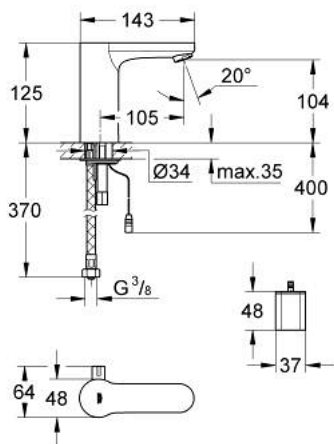

36 327 000 EUROSMART COSMOPOLITAN E INFRA-RED ELECTRONIC BASIN MIXER WITH MIXING DEVICE AND ADJUSTABLE TEMPERATURE LIMITER

PRODUCT DESCRIPTION

- Colour: chrome
- single hole installation
- 6V lithium battery, type CR-P2
- mixing device with adjustable hot water limiter
- with integrated solenoid valve
- external battery
- multistage battery status display
- flexible connection hoses
- non-return valve
- rapid-installation-system
- 7 pre-set programs:
- with 24/72 hours autoflush
- time or user dependent
- with cleaning mode
- safety stop after 60 sec.
- additional functions by remote control:
- adjustable flow time
- adjustable reflection range by remote
- activation of thermal disinfection for 3.5 or 11 min by hand
- dirt strainers
- noise classification 1 in accordance with DIN4109
- type of protection faucet IP 59K
- CE approved
- GROHE EcoJoy mousseur 5.7 l/min
- GROHE LongLife finish
- GROHE EcoJoy - less water, perfect flow
- minimum pressure 1,0 bar

36 327 000 EUROSMART COSMOPOLITAN E INFRA-RED ELECTRONIC BASIN MIXER WITH MIXING DEVICE AND ADJUSTABLE TEMPERATURE LIMITER

SPARE PARTS, August 2010 – now

- 1: Screw (Spare part-nr. 4283100M)
- 2: Mousseur (Spare part-nr. 42832000)
- 3: Solenoid valve (Spare part-nr. 42399000)
- 4: Mixer spindle (Spare part-nr. 42402000)
- 4.1: Seat washer (Spare part-nr. 4284000M)
- 5: mixing device (Spare part-nr. 42401000)
- 5.1: Seat washer (Spare part-nr. 4284000M)
- 6: Battery housing with battery (Spare part-nr. 42393000)
- 6.1: Battery (Spare part-nr. 42886000)
- 7: Mounting set (Spare part-nr. 42400000)
- 8: Connection hose (Spare part-nr. 42403000)
- 8.1: Non-return valve (Spare part-nr. 4240400M)
- 8.2: Filter (Spare part-nr. 4241300M)
- 9: Mousseur (Spare part-nr. 36133000)*
- 10: Security cover cap (Spare part-nr. 42408000)*
- 11: Infra-red remote control (Spare part-nr. 36206000)*
- 12: Rotation lock (Spare part-nr. 36276000)*
- 13: Escutcheon (Spare part-nr. 36370000)*