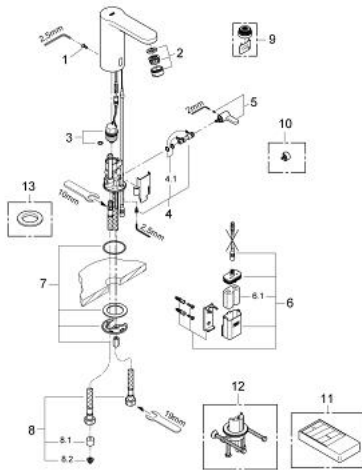

36 327 000 EUROSMART COSMOPOLITAN E INFRA-RED ELECTRONIC BASIN MIXER WITH MIXING DEVICE AND ADJUSTABLE TEMPERATURE LIMITER

PRODUCT DESCRIPTION

- Colour: chrome
- single hole installation
- 6V lithium battery, type CR-P2
- mixing device with adjustable hot water limiter
- with integrated solenoid valve
- external battery
- multistage battery status display
- flexible connection hoses
- non-return valve
- rapid-installation-system
- 7 pre-set programs:
- with 24/72 hours autoflush
- time or user dependent
- with cleaning mode
- safety stop after 60 sec.
- additional functions by remote control:
- adjustable flow time
- adjustable reflection range by remote
- activation of thermal disinfection for 3.5 or 11 min by hand
- dirt strainers
- noise classification 1 in accordance with DIN4109
- type of protection faucet IP 59K
- CE approved
- GROHE EcoJoy mousseur 5.7 l/min
- GROHE LongLife finish
- GROHE EcoJoy - less water, perfect flow
- minimum pressure 1,0 bar

36 327 000 EUROSMART COSMOPOLITAN E INFRA-RED ELECTRONIC BASIN MIXER WITH MIXING DEVICE AND ADJUSTABLE TEMPERATURE LIMITER

SPARE PARTS, August 2010 – now

- 1: Screw (Spare part-nr. 4283100M)
- 2: Mousseur (Spare part-nr. 42832000)
- 3: Solenoid valve (Spare part-nr. 42399000)
- 4: Mixer spindle (Spare part-nr. 42402000)
- 4.1: Seat washer (Spare part-nr. 4284000M)
- 5: mixing device (Spare part-nr. 42401000)
- 5.1: Seat washer (Spare part-nr. 4284000M)
- 6: Battery housing with battery (Spare part-nr. 42393000)
- 6.1: Battery (Spare part-nr. 42886000)
- 7: Mounting set (Spare part-nr. 42400000)
- 8: Connection hose (Spare part-nr. 42403000)
- 8.1: Non-return valve (Spare part-nr. 4240400M)
- 8.2: Filter (Spare part-nr. 4241300M)
- 9: Mousseur (Spare part-nr. 36133000)*
- 10: Security cover cap (Spare part-nr. 42408000)*
- 11: Infra-red remote control (Spare part-nr. 36206000)*
- 12: Rotation lock (Spare part-nr. 36276000)*
- 13: Escutcheon (Spare part-nr. 36370000)*