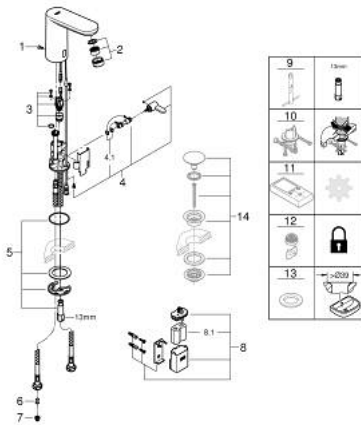

**36 327 001 EUROSMART COSMOPOLITAN E INFRA-RED ELECTRONIC BASIN MIXER 1/2" WITH MIXING DEVICE AND ADJUSTABLE TEMPERATURE LIMITER**

**PRODUCT DESCRIPTION**

- Colour: chrome
- with infrared sensor for bi-directional communication for monitoring, configuration and servicing
- 6V lithium battery, type CR-P2
- battery lifetime: approx. 7 years (150 actuations a day)
- mousseur 5.7 l/min
- flexible connection hoses
- non-return valve
- dirt strainers
- with integrated solenoid valve
- external battery
- rapid-installation-system
- multistage battery status display
- 7 pre-set programs:
  - auto flush
  - thermal disinfection
  - cleaning mode
- additional functions and precise settings by remote control 36 407
- CE approved
- noise classification 1 in accordance with DIN4109
- type of protection faucet IP 59K
- minimum pressure 1,0 bar

## 36 327 001 EUROSMART COSMOPOLITAN E INFRA-RED ELECTRONIC BASIN MIXER 1/2" WITH MIXING DEVICE AND ADJUSTABLE TEMPERATURE LIMITER

### SPARE PARTS, May 2023 – now

- 1: Screw (Spare part-nr. 4283100M)
  - 2: Mousseur (Spare part-nr. 48159000)
  - 3: Solenoid valve (Spare part-nr. 42479000)
  - 4: mixing device (Spare part-nr. 42401000)
  - 4.1: Seat washer (Spare part-nr. 4284000M)
  - 5: Mounting set (Spare part-nr. 42400000)
  - 6: Non-return valve (Spare part-nr. 4257200M)
  - 7: Filter (Spare part-nr. 4241300M)
  - 8: Battery housing with battery (Spare part-nr. 42393000)
  - 8.1: Battery (Spare part-nr. 42886000)
  - 9: Mounting wrench (Spare part-nr. 19017000)\*
  - 10: Rotation lock (Spare part-nr. 36276000)\*
  - 11: Remote control (Spare part-nr. 36407001)\*
  - 12: Mousseur (Spare part-nr. 36133000)\*
  - 13: Escutcheon (Spare part-nr. 36370000)\*
  - 14: Waste set with push-open plug (Spare part-nr. 65807000)\*
- \* Optional accessories