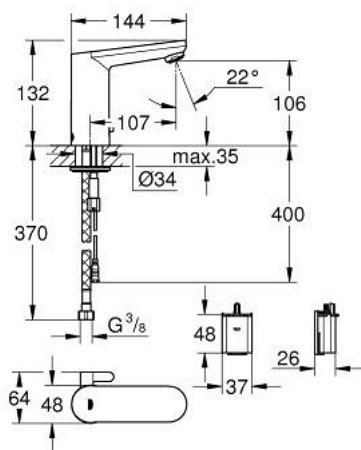

36 327 001 EUROSART COSMOPOLITAN E INFRARED ELECTRONIC BASIN MIXER 1/2" WITH MIXING DEVICE AND ADJUSTABLE TEMPERATURE LIMITER

PRODUCT DESCRIPTION

- Colour: chrome
- with infrared sensor for bi-directional communication for monitoring, configuration and servicing
- 6V lithium battery, type CR-P2
- battery lifetime: approx. 7 years (150 actuations a day)
- GROHE EcoJoy mousseur 5.7 l/min
- flexible connection hoses
- non-return valve
- dirt strainers
- with integrated solenoid valve
- external battery
- rapid-installation-system
- multistage battery status display
- 7 pre-set programs:
 - auto flush
 - thermal disinfection
 - cleaning mode
- additional functions and precise settings by remote control 36 407
- CE approved
- noise classification 1 in accordance with DIN4109
- type of protection faucet IP 59K
- minimum pressure 1,0 bar

36 327 001 EUROSMART COSMOPOLITAN E INFRA-RED ELECTRONIC BASIN MIXER 1/2" WITH MIXING DEVICE AND ADJUSTABLE TEMPERATURE LIMITER

SPARE PARTS, May 2023 – now

- 1: Screw (Spare part-nr. 4283100M)
 - 2: Mousseur (Spare part-nr. 48159000)
 - 3: Solenoid valve (Spare part-nr. 42479000)
 - 4: mixing device (Spare part-nr. 42401000)
 - 4.1: Seat washer (Spare part-nr. 4284000M)
 - 5: Mounting set (Spare part-nr. 42400000)
 - 6: Non-return valve (Spare part-nr. 4257200M)
 - 7: Filter (Spare part-nr. 4241300M)
 - 8: Battery housing with battery (Spare part-nr. 42393000)
 - 8.1: Battery (Spare part-nr. 42886000)
 - 9: Mounting wrench (Spare part-nr. 19017000)*
 - 10: Rotation lock (Spare part-nr. 36276000)*
 - 11: Remote control (Spare part-nr. 36407001)*
 - 12: Mousseur (Spare part-nr. 36133000)*
 - 13: Escutcheon (Spare part-nr. 36370000)*
 - 14: Waste set with push-open plug (Spare part-nr. 65807000)*
- * Optional accessories