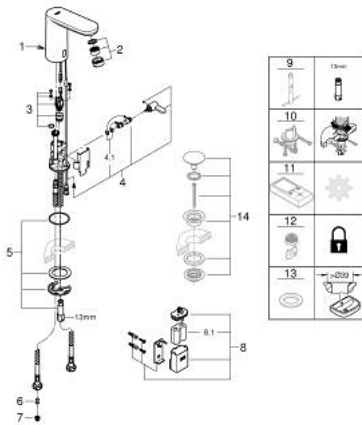

36 327 001 EUROSART COSMOPOLITAN E INFRARED ELECTRONIC BASIN MIXER 1/2" WITH MIXING DEVICE AND ADJUSTABLE TEMPERATURE LIMITER

PRODUCT DESCRIPTION

- Colour: chrome
- with infrared sensor for bi-directional communication for monitoring, configuration and servicing
- 6V lithium battery, type CR-P2
- battery lifetime: approx. 7 years (150 actuations a day)
- GROHE EcoJoy mousseur 5.7 l/min
- flexible connection hoses
- non-return valve
- dirt strainers
- with integrated solenoid valve
- external battery
- rapid-installation-system
- multistage battery status display
- 7 pre-set programs:
 - auto flush
 - thermal disinfection
 - cleaning mode
- additional functions and precise settings by remote control 36 407
- CE approved
- noise classification 1 in accordance with DIN4109
- type of protection faucet IP 59K
- minimum pressure 1,0 bar

36 327 001 EUROSMART COSMOPOLITAN E INFRA-RED ELECTRONIC BASIN MIXER 1/2" WITH MIXING DEVICE AND ADJUSTABLE TEMPERATURE LIMITER

SPARE PARTS, May 2023 – now

- 1: Screw (Spare part-nr. 4283100M)
 - 2: Mousseur (Spare part-nr. 48159000)
 - 3: Solenoid valve (Spare part-nr. 42479000)
 - 4: mixing device (Spare part-nr. 42401000)
 - 4.1: Seat washer (Spare part-nr. 4284000M)
 - 5: Mounting set (Spare part-nr. 42400000)
 - 6: Non-return valve (Spare part-nr. 4257200M)
 - 7: Filter (Spare part-nr. 4241300M)
 - 8: Battery housing with battery (Spare part-nr. 42393000)
 - 8.1: Battery (Spare part-nr. 42886000)
 - 9: Mounting wrench (Spare part-nr. 19017000)*
 - 10: Rotation lock (Spare part-nr. 36276000)*
 - 11: Remote control (Spare part-nr. 36407001)*
 - 12: Mousseur (Spare part-nr. 36133000)*
 - 13: Escutcheon (Spare part-nr. 36370000)*
 - 14: Waste set with push-open plug (Spare part-nr. 65807000)*
- * Optional accessories