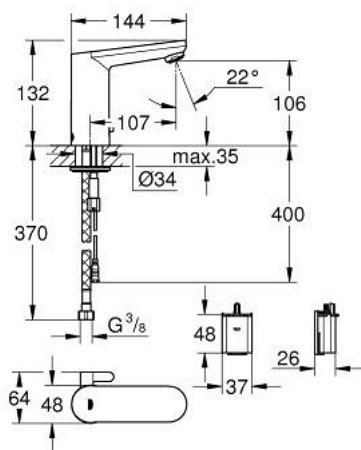

**36 327 001 EUROSMART COSMOPOLITAN E INFRA-RED ELECTRONIC BASIN MIXER 1/2" WITH MIXING DEVICE AND ADJUSTABLE TEMPERATURE LIMITER**

**PRODUCT DESCRIPTION**

- Colour: chrome
- with infrared sensor for bi-directional communication for monitoring, configuration and servicing
- 6V lithium battery, type CR-P2
- battery lifetime: approx. 7 years (150 actuations a day)
- mousseur 5.7 l/min
- flexible connection hoses
- non-return valve
- dirt strainers
- with integrated solenoid valve
- external battery
- rapid-installation-system
- multistage battery status display
- 7 pre-set programs:
  - auto flush
  - thermal disinfection
  - cleaning mode
- additional functions and precise settings by remote control 36 407
- CE approved
- noise classification 1 in accordance with DIN4109
- type of protection faucet IP 59K
- minimum pressure 1,0 bar

## 36 327 001 EUROSMART COSMOPOLITAN E INFRA-RED ELECTRONIC BASIN MIXER 1/2" WITH MIXING DEVICE AND ADJUSTABLE TEMPERATURE LIMITER

### SPARE PARTS, May 2023 – now

- 1: Screw (Spare part-nr. 4283100M)
  - 2: Mousseur (Spare part-nr. 48159000)
  - 3: Solenoid valve (Spare part-nr. 42479000)
  - 4: mixing device (Spare part-nr. 42401000)
  - 4.1: Seat washer (Spare part-nr. 4284000M)
  - 5: Mounting set (Spare part-nr. 42400000)
  - 6: Non-return valve (Spare part-nr. 4257200M)
  - 7: Filter (Spare part-nr. 4241300M)
  - 8: Battery housing with battery (Spare part-nr. 42393000)
  - 8.1: Battery (Spare part-nr. 42886000)
  - 9: Mounting wrench (Spare part-nr. 19017000)\*
  - 10: Rotation lock (Spare part-nr. 36276000)\*
  - 11: Remote control (Spare part-nr. 36407001)\*
  - 12: Mousseur (Spare part-nr. 36133000)\*
  - 13: Escutcheon (Spare part-nr. 36370000)\*
  - 14: Waste set with push-open plug (Spare part-nr. 65807000)\*
- \* Optional accessories