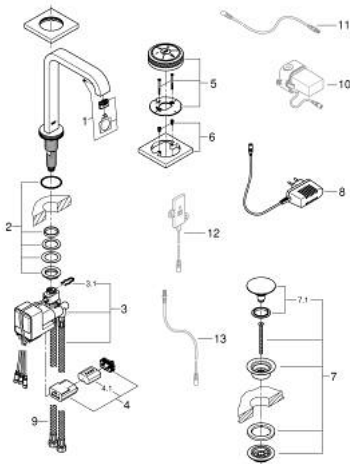

36 342 000 ALLURE F-DIGITAL DIGITAL BASIN MIXER L-SIZE

PRODUCT DESCRIPTION

- Colour: chrome
- including digital mixing device
- single hole installation
- - Temperature and flow control
- - Memory-function
- - LED-ring
- Digital mixing device
- - digital controlled valves
- - integrated temperature sensor
- Default setting configurable during installation:
 - - automatic safety shut-off after 60 sec
 - - integrated temperature sensor
- default setting configurable during installation:
 - - automatic safety shut-off after 60 sec.
- GROHE LongLife finish
- GROHE EcoJoy - less water, perfect flow
- spout with mousseur
- Push-open waste set 1 1/4"
- flexible connection hoses
- incl. plug power supply 65 790 000
- minimum pressure 1,0 bar
- requires built-in power supply 36 078 000

36 342 000 ALLURE F-DIGITAL DIGITAL BASIN MIXER L-SIZE

SPARE PARTS, August 2016 – now

- 1: Mousseur (Spare part-nr. 13220000)
- 2: Shank fastening assembly (Spare part-nr. 45025000)
- 3: mixing device (Spare part-nr. 48163000)
- 3.1: Fixing clamp (Spare part-nr. 6554100M)
- 4: Battery housing with battery (Spare part-nr. 42393000)
- 4.1: Battery (Spare part-nr. 42886000)
- 5: Digital controller
- Remote controller for bath or shower (Spare part-nr. 36309000)
- 6: Holder plate for Digital Controller (Spare part-nr. 40710000)
- 7: Pop-up waste set (Spare part-nr. 65807000)
- 7.1: Nipple (Spare part-nr. 45986000)
- 8: Plug power supply 230 V (Spare part-nr. 65790000)
- 9: Connection hose (Spare part-nr. 46255000)
- 10: Plug power supply 110-240 V (Spare part-nr. 36078000)*
- 11: connection wire (Spare part-nr. 47727000)*
- 12: Transceiver (Spare part-nr. 36356000)*
- 13: connection wire (Spare part-nr. 65815000)*