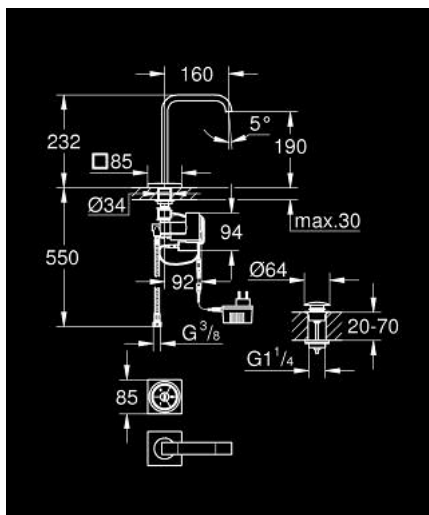

36 342 000 ALLURE F-DIGITAL DIGITAL BASIN MIXER L-SIZE

PRODUCT DESCRIPTION

- Colour: chrome
- including digital mixing device
- single hole installation
- - Temperature and flow control
- - Memory-function
- - LED-ring
- Digital mixing device
- - digital controlled valves
- - integrated temperature sensor
- Default setting configurable during installation:
 - - automatic safety shut-off after 60 sec
 - - integrated temperature sensor
- default setting configurable during installation:
 - - automatic safety shut-off after 60 sec.
- GROHE LongLife finish
- GROHE EcoJoy - less water, perfect flow
- spout with mousseur
- Push-open waste set 1 1/4"
- flexible connection hoses
- incl. plug power supply 65 790 000
- minimum pressure 1,0 bar
- requires built-in power supply 36 078 000

36 342 000 ALLURE F-DIGITAL DIGITAL BASIN MIXER L-SIZE

SPARE PARTS, August 2016 – now

- 1: Mousseur (Spare part-nr. 13220000)
- 2: Shank fastening assembly (Spare part-nr. 45025000)
- 3: mixing device (Spare part-nr. 48163000)
- 3.1: Fixing clamp (Spare part-nr. 6554100M)
- 4: Battery housing with battery (Spare part-nr. 42393000)
- 4.1: Battery (Spare part-nr. 42886000)
- 5: Digital controller
- Remote controller for bath or shower (Spare part-nr. 36309000)
- 6: Holder plate for Digital Controller (Spare part-nr. 40710000)
- 7: Pop-up waste set (Spare part-nr. 65807000)
- 7.1: Nipple (Spare part-nr. 45986000)
- 8: Plug power supply 230 V (Spare part-nr. 65790000)
- 9: Connection hose (Spare part-nr. 46255000)
- 10: Plug power supply 110-240 V (Spare part-nr. 36078000)*
- 11: connection wire (Spare part-nr. 47727000)*
- 12: Transceiver (Spare part-nr. 36356000)*
- 13: connection wire (Spare part-nr. 65815000)*