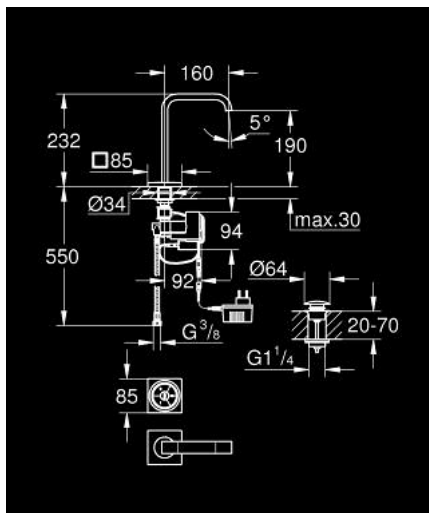

36 342 000 ALLURE F-DIGITAL DIGITAL BASIN MIXER L-SIZE

PRODUCT DESCRIPTION

- Colour: chrome
- including digital mixing device
- single hole installation
- Digital Controller - intuitive multifunctional operating unit
- - wireless technology
- - temperature and flow control
- - pause function
- - memory function
- - LED-ring
- digital mixing device
- - digitally controlled valve
- - integrated temperature sensor
- default setting configurable during installation:
 - - automatic safety shut-off after 60 sec.
- GROHE LongLife finish
- GROHE EcoJoy - Less water, perfect flow
- spout with mousseur
- push-open waste set 1 1/4"
- flexible connection hoses
- incl. plug power supply 65 790 000
- min. recommended pressure 1.0 bar
- requires built-in power supply 36 078 000

36 342 000 ALLURE F-DIGITAL DIGITAL BASIN MIXER L-SIZE

SPARE PARTS, 8月 2016 – now

- 1: Mousseur (Spare part-nr. 13220000)
- 2: Counter screws M28 x 1.5 (Spare part-nr. 45025000)
- 3: Mixing device (Spare part-nr. 48163000)
- 3.1: Fixing clamp (Spare part-nr. 6554100M)
- 4: Battery housing (Spare part-nr. 42393000)
- 4.1: Battery (Spare part-nr. 42886000)
- 5: Digital controller
Remote controller for bath or shower (Spare part-nr. 36309000)
- 6: Holder plate for Digital Controller (Spare part-nr. 40710000)
- 7: Waste set with push-open plug (Spare part-nr. 65807000)
- 7.1: Nipple (Spare part-nr. 45986000)
- 8: Plug power supply 230 V (Spare part-nr. 65790000)
- 9: Connection hose (Spare part-nr. 46255000)
- 10: Plug power supply 110-240 V (Spare part-nr. 36078000)*
- 11: Connection wire (Spare part-nr. 47727000)*
- 12: Transceiver (Spare part-nr. 36356000)*
- 13: Connection wire (Spare part-nr. 65815000)*