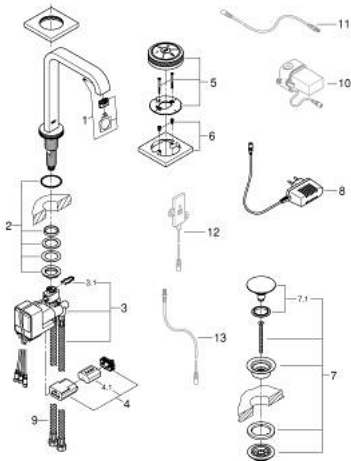

36 342 000 ALLURE F-DIGITAL DIGITAL BASIN MIXER L-SIZE

PRODUCT DESCRIPTION

- Colour: chrome
- including digital mixing device
- single hole installation
- Digital Controller - intuitive multifunctional operating unit
- - wireless technology
- - temperature and flow control
- - pause function
- - memory function
- - LED-ring
- digital mixing device
- - digitally controlled valve
- - integrated temperature sensor
- default setting configurable during installation:
 - - automatic safety shut-off after 60 sec.
- GROHE LongLife finish
- GROHE EcoJoy - Less water, perfect flow
- spout with mousseur
- push-open waste set 1 1/4"
- flexible connection hoses
- incl. plug power supply 65 790 000
- min. recommended pressure 1.0 bar
- requires built-in power supply 36 078 000

36 342 000 ALLURE F-DIGITAL DIGITAL BASIN MIXER L-SIZE

SPARE PARTS, 8月 2016 – now

- 1: Mousseur (Spare part-nr. 13220000)
- 2: Counter screws M28 x 1.5 (Spare part-nr. 45025000)
- 3: Mixing device (Spare part-nr. 48163000)
- 3.1: Fixing clamp (Spare part-nr. 6554100M)
- 4: Battery housing (Spare part-nr. 42393000)
- 4.1: Battery (Spare part-nr. 42886000)
- 5: Digital controller
Remote controller for bath or shower (Spare part-nr. 36309000)
- 6: Holder plate for Digital Controller (Spare part-nr. 40710000)
- 7: Waste set with push-open plug (Spare part-nr. 65807000)
- 7.1: Nipple (Spare part-nr. 45986000)
- 8: Plug power supply 230 V (Spare part-nr. 65790000)
- 9: Connection hose (Spare part-nr. 46255000)
- 10: Plug power supply 110-240 V (Spare part-nr. 36078000)*
- 11: Connection wire (Spare part-nr. 47727000)*
- 12: Transceiver (Spare part-nr. 36356000)*
- 13: Connection wire (Spare part-nr. 65815000)*