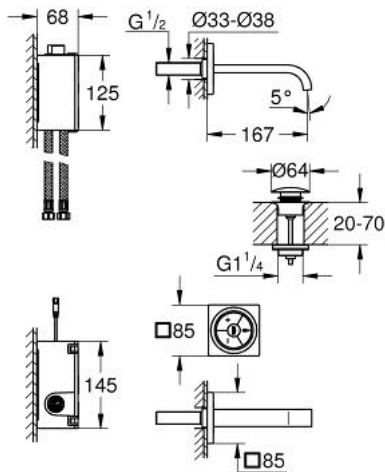

36 343 000 ALLURE F-DIGITAL DIGITAL BASIN MIXER S-SIZE

PRODUCT DESCRIPTION

- Colour: chrome
- including digital mixing device
- wall mounted
- - Temperature and flow control
- - Memory-function
- - LED-ring
- Digital mixing device
- - digital controlled valves
- - integrated temperature sensor
- Default setting configurable during installation:
 - - automatic safety shut-off after 60 sec
 - - integrated temperature sensor
- default setting configurable during installation:
 - - automatic safety shut-off after 60 sec.
- GROHE LongLife finish
- GROHE EcoJoy - less water, perfect flow
- spout with mousseur
- projection 167 mm
- Push-open waste set 1 1/4"
- incl. plug power supply 65 790 000
- minimum pressure 1,0 bar
- requires built-in power supply 36 078 000

36 343 000 ALLURE F-DIGITAL DIGITAL BASIN MIXER S-SIZE

SPARE PARTS, August 2016 – now

- 1: Mousseur (Spare part-nr. 13220000)
- 2: Digital controller
- Remote controller for bath or shower (Spare part-nr. 36309000)
- 3: Holder plate for Digital Controller (Spare part-nr. 40710000)
- 4: mixing device (Spare part-nr. 48164000)
- 5: Battery housing with battery (Spare part-nr. 42393000)
- 5.1: Battery (Spare part-nr. 42886000)
- 6: Pop-up waste set (Spare part-nr. 65807000)
- 6.1: Nipple (Spare part-nr. 45986000)
- 7: Plug power supply 230 V (Spare part-nr. 65790000)
- 8: Connection hose (Spare part-nr. 46255000)
- 9: Plug power supply 110-240 V (Spare part-nr. 36078000)*
- 10: connection wire (Spare part-nr. 47727000)*
- 11: Transceiver (Spare part-nr. 36356000)*
- 12: connection wire (Spare part-nr. 65815000)*