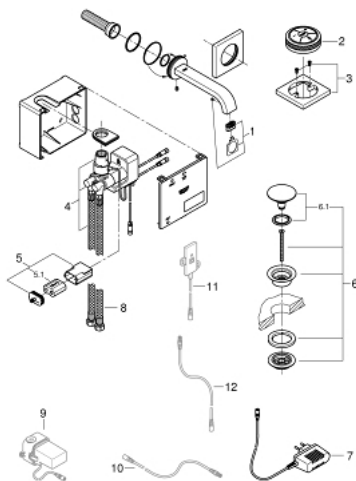

36 343 000 ALLURE F-DIGITAL DIGITAL BASIN MIXER S-SIZE

PRODUCT DESCRIPTION

- Colour: chrome
- including digital mixing device
- wall mounted
- - Temperature and flow control
- - Memory-function
- - LED-ring
- Digital mixing device
- - digital controlled valves
- - integrated temperature sensor
- Default setting configurable during installation:
 - - automatic safety shut-off after 60 sec
 - - integrated temperature sensor
- default setting configurable during installation:
 - - automatic safety shut-off after 60 sec.
- GROHE LongLife finish
- GROHE EcoJoy - less water, perfect flow
- spout with mousseur
- projection 167 mm
- Push-open waste set 1 1/4"
- incl. plug power supply 65 790 000
- minimum pressure 1,0 bar
- requires built-in power supply 36 078 000

36 343 000 ALLURE F-DIGITAL DIGITAL BASIN MIXER S-SIZE

SPARE PARTS, August 2016 – now

- 1: Mousseur (Spare part-nr. 13220000)
- 2: Digital controller
- Remote controller for bath or shower (Spare part-nr. 36309000)
- 3: Holder plate for Digital Controller (Spare part-nr. 40710000)
- 4: mixing device (Spare part-nr. 48164000)
- 5: Battery housing with battery (Spare part-nr. 42393000)
- 5.1: Battery (Spare part-nr. 42886000)
- 6: Pop-up waste set (Spare part-nr. 65807000)
- 6.1: Nipple (Spare part-nr. 45986000)
- 7: Plug power supply 230 V (Spare part-nr. 65790000)
- 8: Connection hose (Spare part-nr. 46255000)
- 9: Plug power supply 110-240 V (Spare part-nr. 36078000)*
- 10: connection wire (Spare part-nr. 47727000)*
- 11: Transceiver (Spare part-nr. 36356000)*
- 12: connection wire (Spare part-nr. 65815000)*