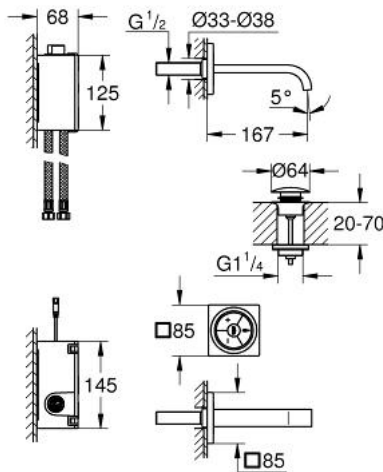

36 343 000 **ALLURE F-DIGITAL DIGITAL BASIN MIXER**
S-SIZE

PRODUCT DESCRIPTION

- Colour: chrome
- including digital mixing device
- wall mounted
- Digital Controller - intuitive multifunctional operating unit
- - wireless technology
- - temperature and flow control
- - pause function
- - memory function
- - LED-ring
- digital mixing device
- - digitally controlled valve
- - integrated temperature sensor
- default setting configurable during installation:
- - automatic safety shut-off after 60 sec.
- GROHE LongLife finish
- GROHE EcoJoy - Less water, perfect flow
- spout with mousseur
- projection 167 mm
- push-open waste set 1 1/4"
- incl. plug power supply 65 790 000
- min. recommended pressure 1.0 bar
- requires built-in power supply 36 078 000

36 343 000 ALLURE F-DIGITAL DIGITAL BASIN MIXER S-SIZE

SPARE PARTS, 8月 2016 – now

- 1: Mousseur (Spare part-nr. 13220000)
 - 2: Digital controller
 - Remote controller for bath or shower (Spare part-nr. 36309000)
 - 3: Holder plate for Digital Controller (Spare part-nr. 40710000)
 - 4: Mixing device (Spare part-nr. 48164000)
 - 5: Battery housing (Spare part-nr. 42393000)
 - 5.1: Battery (Spare part-nr. 42886000)
 - 6: Waste set with push-open plug (Spare part-nr. 65807000)
 - 6.1: Nipple (Spare part-nr. 45986000)
 - 7: Plug power supply 230 V (Spare part-nr. 65790000)
 - 8: Connection hose (Spare part-nr. 46255000)
 - 9: Plug power supply 110-240 V (Spare part-nr. 36078000)*
 - 10: Connection wire (Spare part-nr. 47727000)*
 - 11: Transceiver (Spare part-nr. 36356000)*
 - 12: Connection wire (Spare part-nr. 65815000)*
- * Optional accessories