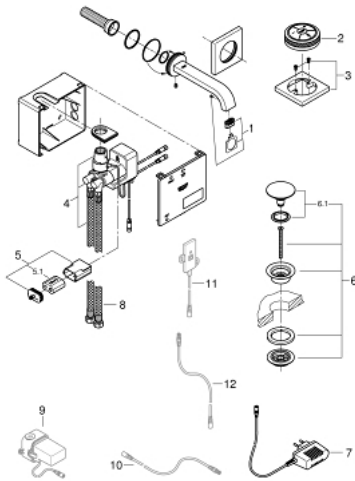

36 343 000 **ALLURE F-DIGITAL DIGITAL BASIN MIXER**
S-SIZE

PRODUCT DESCRIPTION

- Colour: chrome
- including digital mixing device
- wall mounted
- Digital Controller - intuitive multifunctional operating unit
- - wireless technology
- - temperature and flow control
- - pause function
- - memory function
- - LED-ring
- digital mixing device
- - digitally controlled valve
- - integrated temperature sensor
- default setting configurable during installation:
- - automatic safety shut-off after 60 sec.
- GROHE LongLife finish
- GROHE EcoJoy - Less water, perfect flow
- spout with mousseur
- projection 167 mm
- push-open waste set 1 1/4"
- incl. plug power supply 65 790 000
- min. recommended pressure 1.0 bar
- requires built-in power supply 36 078 000

36 343 000 ALLURE F-DIGITAL DIGITAL BASIN MIXER S-SIZE

SPARE PARTS, 8月 2016 – now

- 1: Mousseur (Spare part-nr. 13220000)
 - 2: Digital controller
 - Remote controller for bath or shower (Spare part-nr. 36309000)
 - 3: Holder plate for Digital Controller (Spare part-nr. 40710000)
 - 4: Mixing device (Spare part-nr. 48164000)
 - 5: Battery housing (Spare part-nr. 42393000)
 - 5.1: Battery (Spare part-nr. 42886000)
 - 6: Waste set with push-open plug (Spare part-nr. 65807000)
 - 6.1: Nipple (Spare part-nr. 45986000)
 - 7: Plug power supply 230 V (Spare part-nr. 65790000)
 - 8: Connection hose (Spare part-nr. 46255000)
 - 9: Plug power supply 110-240 V (Spare part-nr. 36078000)*
 - 10: Connection wire (Spare part-nr. 47727000)*
 - 11: Transceiver (Spare part-nr. 36356000)*
 - 12: Connection wire (Spare part-nr. 65815000)*
- * Optional accessories