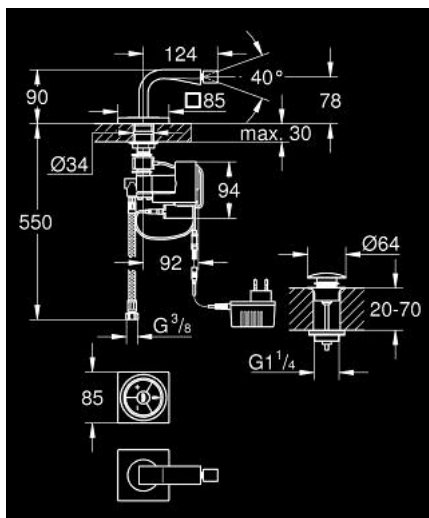

36 346 000 ALLURE F-DIGITAL DIGITAL BIDET MIXER

PRODUCT DESCRIPTION

- Colour: chrome
- including digital mixing device
- single hole installation
- - Temperature and flow control
- - Memory-function
- - LED-ring
- Digital mixing device
- - digital controlled valves
- - integrated temperature sensor
- Default setting configurable during installation:
- - automatic safety shut-off after 60 sec
- - integrated temperature sensor
- default setting configurable during installation:
- - automatic safety shut-off after 60 sec.
- GROHE LongLife finish
- GROHE EcoJoy - less water, perfect flow
- ball-joint mousseur
- Push-open waste set 1 1/4"
- flexible connection hoses
- incl. plug power supply 65 790 000
- minimum pressure 1,0 bar
- requires built-in power supply 36 078 000

36 346 000 ALLURE F-DIGITAL DIGITAL BIDET MIXER

SPARE PARTS, August 2016 – now

- 1: Mousseur (Spare part-nr. 13989000)
 - 2: Shank fastening assembly (Spare part-nr. 45025000)
 - 3: mixing device (Spare part-nr. 48163000)
 - 3.1: Fixing clamp (Spare part-nr. 6554100M)
 - 4: Battery housing with battery (Spare part-nr. 42393000)
 - 4.1: Battery (Spare part-nr. 42886000)
 - 5: Digital controller
 - Remote controller for bath or shower (Spare part-nr. 36309000)
 - 6: Holder plate for Digital Controller (Spare part-nr. 40710000)
 - 7: Pop-up waste set (Spare part-nr. 65807000)
 - 7.1: Nipple (Spare part-nr. 45986000)
 - 8: Plug power supply 230 V (Spare part-nr. 65790000)
 - 9: Connection hose (Spare part-nr. 46255000)
 - 10: Plug power supply 110-240 V (Spare part-nr. 36078000)*
 - 11: connection wire (Spare part-nr. 47727000)*
 - 12: Transceiver (Spare part-nr. 36356000)*
 - 13: connection wire (Spare part-nr. 65815000)*
- * Optional accessories