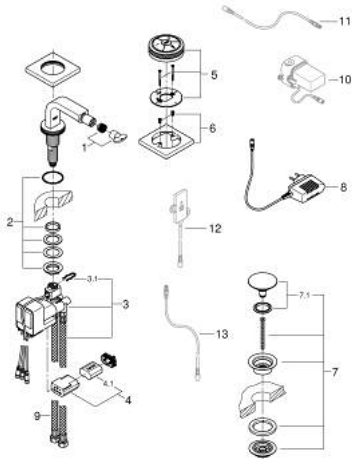

36 346 000 ALLURE F-DIGITAL DIGITAL BIDET MIXER

PRODUCT DESCRIPTION

- Colour: chrome
- including digital mixing device
- single hole installation
- - Temperature and flow control
- - Memory-function
- - LED-ring
- Digital mixing device
- - digital controlled valves
- - integrated temperature sensor
- Default setting configurable during installation:
- - automatic safety shut-off after 60 sec
- - integrated temperature sensor
- default setting configurable during installation:
- - automatic safety shut-off after 60 sec.
- GROHE LongLife finish
- GROHE EcoJoy - less water, perfect flow
- ball-joint mousseur
- Push-open waste set 1 1/4"
- flexible connection hoses
- incl. plug power supply 65 790 000
- minimum pressure 1,0 bar
- requires built-in power supply 36 078 000

36 346 000 ALLURE F-DIGITAL DIGITAL BIDET MIXER

SPARE PARTS, August 2016 – now

- 1: Mousseur (Spare part-nr. 13989000)
 - 2: Shank fastening assembly (Spare part-nr. 45025000)
 - 3: mixing device (Spare part-nr. 48163000)
 - 3.1: Fixing clamp (Spare part-nr. 6554100M)
 - 4: Battery housing with battery (Spare part-nr. 42393000)
 - 4.1: Battery (Spare part-nr. 42886000)
 - 5: Digital controller
 - Remote controller for bath or shower (Spare part-nr. 36309000)
 - 6: Holder plate for Digital Controller (Spare part-nr. 40710000)
 - 7: Pop-up waste set (Spare part-nr. 65807000)
 - 7.1: Nipple (Spare part-nr. 45986000)
 - 8: Plug power supply 230 V (Spare part-nr. 65790000)
 - 9: Connection hose (Spare part-nr. 46255000)
 - 10: Plug power supply 110-240 V (Spare part-nr. 36078000)*
 - 11: connection wire (Spare part-nr. 47727000)*
 - 12: Transceiver (Spare part-nr. 36356000)*
 - 13: connection wire (Spare part-nr. 65815000)*
- * Optional accessories