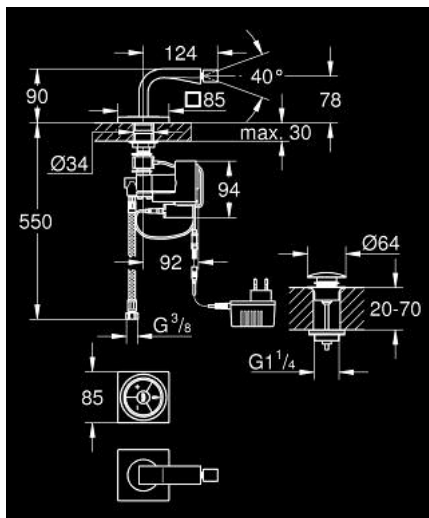

36 346 000 ALLURE F-DIGITAL DIGITAL BIDET MIXER

PRODUCT DESCRIPTION

- Colour: chrome
- including digital mixing device
- single hole installation
- Digital Controller - intuitive multifunctional operating unit
- - wireless technology
- - temperature and flow control
- - pause function
- - memory function
- - LED-ring
- digital mixing device
- - digitally controlled valve
- - integrated temperature sensor
- default setting configurable during installation:
- - automatic safety shut-off after 60 sec.
- GROHE LongLife finish
- GROHE EcoJoy - Less water, perfect flow
- ball-joint mousseur
- push-open waste set 1 1/4"
- flexible connection hoses
- incl. plug power supply 65 790 000
- min. recommended pressure 1.0 bar
- requires built-in power supply 36 078 000

36 346 000 ALLURE F-DIGITAL DIGITAL BIDET MIXER

SPARE PARTS, 8月 2016 – now

- 1: Mousseur (Spare part-nr. 13989000)
- 2: Counter screws M28 x 1.5 (Spare part-nr. 45025000)
- 3: Mixing device (Spare part-nr. 48163000)
- 3.1: Fixing clamp (Spare part-nr. 6554100M)
- 4: Battery housing (Spare part-nr. 42393000)
- 4.1: Battery (Spare part-nr. 42886000)
- 5: Digital controller
Remote controller for bath or shower (Spare part-nr. 36309000)
- 6: Holder plate for Digital Controller (Spare part-nr. 40710000)
- 7: Waste set with push-open plug (Spare part-nr. 65807000)
- 7.1: Nipple (Spare part-nr. 45986000)
- 8: Plug power supply 230 V (Spare part-nr. 65790000)
- 9: Connection hose (Spare part-nr. 46255000)
- 10: Plug power supply 110-240 V (Spare part-nr. 36078000)*
- 11: Connection wire (Spare part-nr. 47727000)*
- 12: Transceiver (Spare part-nr. 36356000)*
- 13: Connection wire (Spare part-nr. 65815000)*