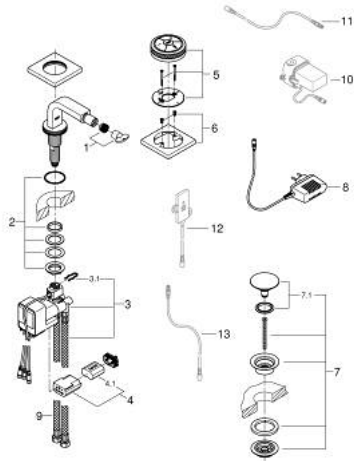

36 346 000 ALLURE F-DIGITAL DIGITAL BIDET MIXER

PRODUCT DESCRIPTION

- Colour: chrome
- including digital mixing device
- single hole installation
- Digital Controller - intuitive multifunctional operating unit
- - wireless technology
- - temperature and flow control
- - pause function
- - memory function
- - LED-ring
- digital mixing device
- - digitally controlled valve
- - integrated temperature sensor
- default setting configurable during installation:
- - automatic safety shut-off after 60 sec.
- GROHE LongLife finish
- GROHE EcoJoy - Less water, perfect flow
- ball-joint mousseur
- push-open waste set 1 1/4"
- flexible connection hoses
- incl. plug power supply 65 790 000
- min. recommended pressure 1.0 bar
- requires built-in power supply 36 078 000

36 346 000 ALLURE F-DIGITAL DIGITAL BIDET MIXER

SPARE PARTS, 8月 2016 – now

- 1: Mousseur (Spare part-nr. 13989000)
- 2: Counter screws M28 x 1.5 (Spare part-nr. 45025000)
- 3: Mixing device (Spare part-nr. 48163000)
- 3.1: Fixing clamp (Spare part-nr. 6554100M)
- 4: Battery housing (Spare part-nr. 42393000)
- 4.1: Battery (Spare part-nr. 42886000)
- 5: Digital controller
Remote controller for bath or shower (Spare part-nr. 36309000)
- 6: Holder plate for Digital Controller (Spare part-nr. 40710000)
- 7: Waste set with push-open plug (Spare part-nr. 65807000)
- 7.1: Nipple (Spare part-nr. 45986000)
- 8: Plug power supply 230 V (Spare part-nr. 65790000)
- 9: Connection hose (Spare part-nr. 46255000)
- 10: Plug power supply 110-240 V (Spare part-nr. 36078000)*
- 11: Connection wire (Spare part-nr. 47727000)*
- 12: Transceiver (Spare part-nr. 36356000)*
- 13: Connection wire (Spare part-nr. 65815000)*