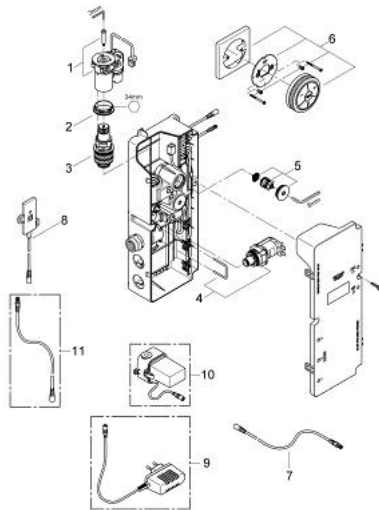

36 349 000 GROHE F-DIGITAL DIGITAL CONTROLLER WITH SQUARE BASE PLATE FOR BATH OR SHOWER

SPARE PARTS, February 2011 – now

- 1: Motor (Spare part-nr. 42337000)
- 2: Fitting ring (Spare part-nr. 47765000)
- 3: Thermostatic compact cartridge 3/4" (Spare part-nr. 47881000)
- 4: Solenoid valve (Spare part-nr. 42340000)
- 5: Non-return valve (Spare part-nr. 47753000)
- 6: Digital controller with square base plate
remote controller for bath or shower (Spare part-nr. 36355000)
- 7: connection wire (Spare part-nr. 47727000)
- 8: Transceiver (Spare part-nr. 36356000)
- 9: Plug power supply 230 V (Spare part-nr. 65790000)*
- 10: Plug power supply 110-240 V (Spare part-nr. 36078000)*
- 11: connection wire (Spare part-nr. 65815000)*