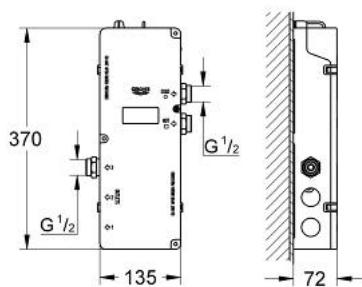

36 349 000 GROHE F-DIGITAL DIGITAL CONTROLLER WITH SQUARE BASE PLATE FOR BATH OR SHOWER

PRODUCT DESCRIPTION

- Colour: chrome
- including digital thermostat unit
- Digital Controller - intuitive multifunctional operating unit
- - wireless technology
- - temperature and flow control
- - pause function
- - memory function
- - LED ring incl. warming-up function: visual feedback when preferred temperature is reached
- digital thermostat unit (concealed body)
- - warm/cold-supplies 1/2"
- - 1 outlet 1/2"
- transceiver unit for Digital Controller and digital thermostat unit incl. cable 3 m
- GROHE TurboStat digital controlled compact cartridge with wax thermoelement
- default setting configurable during installation:
 - - automatic safety shut-off after 20 min
 - GROHE SafeStop at 38°C
 - GROHE LongLife finish
 - GROHE EcoJoy - Less water, perfect flow
- requires:
 - built-in power supply 36 078 000 or plug power supply 65 790 000
 - min. recommended pressure 1.0 bar

36 349 000 GROHE F-DIGITAL DIGITAL CONTROLLER WITH SQUARE BASE PLATE FOR BATH OR SHOWER

SPARE PARTS, 2月 2011 – now

- 1: Motor (Spare part-nr. 42337000)
- 2: Fitting ring (Spare part-nr. 47765000)
- 3: Thermostatic compact cartridge 3/4" (Spare part-nr. 47881000)
- 4: Solenoid valve (Spare part-nr. 42340000)
- 5: Non-return valve (Spare part-nr. 47753000)
- 6: Digital controller with square base plate remote controller for bath or shower (Spare part-nr. 36355000)
- 7: Connection wire (Spare part-nr. 47727000)
- 8: Transceiver (Spare part-nr. 36356000)
- 9: Plug power supply 230 V (Spare part-nr. 65790000)*
- 10: Plug power supply 110-240 V (Spare part-nr. 36078000)*
- 11: Connection wire (Spare part-nr. 65815000)*