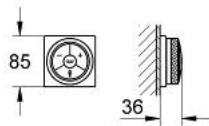

36 349 000 GROHE F-DIGITAL DIGITAL CONTROLLER WITH SQUARE BASE PLATE FOR BATH OR SHOWER

PRODUCT DESCRIPTION

- Colour: chrome
- including digital thermostat unit
- Digital Controller - intuitive multifunctional operating unit
- - wireless technology
- - temperature and flow control
- - pause function
- - memory function
- - LED ring incl. warming-up function: visual feedback when preferred temperature is reached
- digital thermostat unit (concealed body)
- - warm/cold-supplies 1/2"
- - 1 outlet 1/2"
- transceiver unit for Digital Controller and digital thermostat unit incl. cable 3 m
- GROHE TurboStat digital controlled compact cartridge with wax thermoelement
- default setting configurable during installation:
 - - automatic safety shut-off after 20 min
 - GROHE SafeStop at 38°C
 - GROHE LongLife finish
 - GROHE EcoJoy - Less water, perfect flow
- requires:
 - built-in power supply 36 078 000 or plug power supply 65 790 000
 - min. recommended pressure 1.0 bar

36 349 000 GROHE F-DIGITAL DIGITAL CONTROLLER WITH SQUARE BASE PLATE FOR BATH OR SHOWER

SPARE PARTS, 2月 2011 – now

- 1: Motor (Spare part-nr. 42337000)
- 2: Fitting ring (Spare part-nr. 47765000)
- 3: Thermostatic compact cartridge 3/4" (Spare part-nr. 47881000)
- 4: Solenoid valve (Spare part-nr. 42340000)
- 5: Non-return valve (Spare part-nr. 47753000)
- 6: Digital controller with square base plate remote controller for bath or shower (Spare part-nr. 36355000)
- 7: Connection wire (Spare part-nr. 47727000)
- 8: Transceiver (Spare part-nr. 36356000)
- 9: Plug power supply 230 V (Spare part-nr. 65790000)*
- 10: Plug power supply 110-240 V (Spare part-nr. 36078000)*
- 11: Connection wire (Spare part-nr. 65815000)*