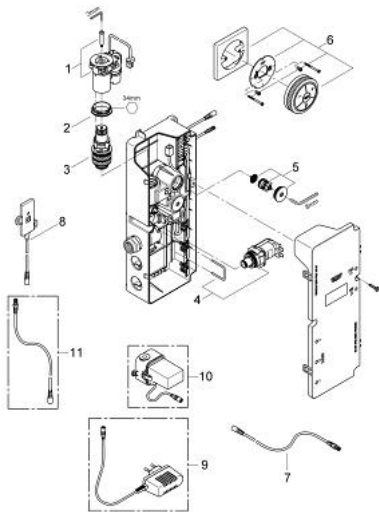

36 349 000 GROHE F-DIGITAL DIGITAL CONTROLLER WITH SQUARE BASE PLATE FOR BATH OR SHOWER

PRODUCT DESCRIPTION

- Colour: chrome
- including digital thermostat unit
- Digital Controller - intuitive multifunctional operating unit
- - wireless technology
- - temperature and flow control
- - pause function
- - memory function
- - LED ring incl. warming-up function: visual feedback when preferred temperature is reached
- digital thermostat unit (concealed body)
- - warm/cold-supplies 1/2"
- - 1 outlet 1/2"
- transceiver unit for Digital Controller and digital thermostat unit incl. cable 3 m
- GROHE TurboStat digital controlled compact cartridge with wax thermoelement
- default setting configurable during installation:
 - - automatic safety shut-off after 20 min
 - GROHE SafeStop at 38°C
 - GROHE LongLife finish
 - GROHE EcoJoy - Less water, perfect flow
- requires:
 - built-in power supply 36 078 000 or plug power supply 65 790 000
 - min. recommended pressure 1.0 bar

36 349 000 GROHE F-DIGITAL DIGITAL CONTROLLER WITH SQUARE BASE PLATE FOR BATH OR SHOWER

SPARE PARTS, 2月 2011 – now

- 1: Motor (Spare part-nr. 42337000)
- 2: Fitting ring (Spare part-nr. 47765000)
- 3: Thermostatic compact cartridge 3/4" (Spare part-nr. 47881000)
- 4: Solenoid valve (Spare part-nr. 42340000)
- 5: Non-return valve (Spare part-nr. 47753000)
- 6: Digital controller with square base plate remote controller for bath or shower (Spare part-nr. 36355000)
- 7: Connection wire (Spare part-nr. 47727000)
- 8: Transceiver (Spare part-nr. 36356000)
- 9: Plug power supply 230 V (Spare part-nr. 65790000)*
- 10: Plug power supply 110-240 V (Spare part-nr. 36078000)*
- 11: Connection wire (Spare part-nr. 65815000)*