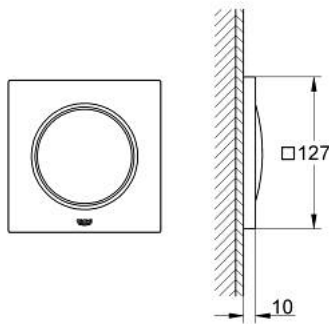

36 359 000 RAINSHOWER F-SERIES LIGHT SET

PRODUCT DESCRIPTION

- Colour: chrome
- 127 x 127 mm per module
- full spectrum LED: soft light with changing rainbow colours
- individually adjustable: permanent lighting with colour selection
- consists of:
 - - 1 light module with two plug connections
 - - 1 light module with one plug connection
- waterproof & corrosion protected
- supply voltage: 12 V DC
- CE approved
- GROHE LongLife finish
- requires rough-in set (29 072 000), F-digital Deluxe base unit box (26 374 000 or 36 397 000), Bluetooth unit (36 371 000) and various cable connections – all to be ordered separately due to installation situation
- this product contains built-in LED lamps, which cannot be changed:
energy efficiency class: A+
- For detailed planning and product information please contact your local GROHE Customer Service.