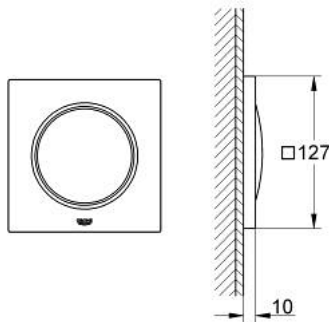

36 359 000 RAINSHOWER F-SERIES LIGHT SET

PRODUCT DESCRIPTION

- Colour: chrome
- 127 x 127 mm per module
- full spectrum LED: soft light with changing rainbow colours
- individually adjustable: permanent lighting with colour selection
- consisting of:
 - 1 light module with two plug connections
 - 1 light module with one plug connection
- waterproof & corrosion protected
- supply voltage: 12 V DC
- CE approved
- GROHE LongLife finish
- requires rough-in set (29 072 000), F-digital Deluxe base unit box (26 374 000 or 36 397 000), Bluetooth unit (36 371 000) and various cable connections – all to be ordered separately due to installation situation
- For detailed planning and product information please contact your local GROHE Customer Service.