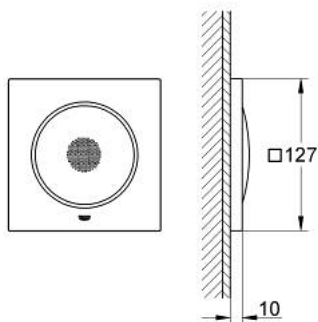

36 360 000 RAINSHOWER F-SERIES SOUND SET

PRODUCT DESCRIPTION

- Colour: chrome
- 127 x 127 mm per module
- full range stereo speaker
- consists of:
- 2 speakers with plug connections
- waterproof & corrosion protected
- GROHE LongLife finish
- requires rough-in set (29 073 000), F-digital Deluxe base unit box (26 374 000 or 36 397 000), Bluetooth unit (36 371 000) and various cable connections – all to be ordered separately due to installation situation
- For detailed planning and product information please contact your local GROHE Customer Service.