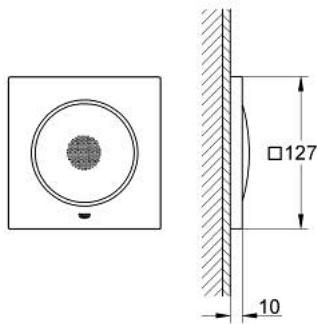

36 360 000 RAINSHOWER F-SERIES SOUND SET

PRODUCT DESCRIPTION

- Colour: chrome
- 127 x 127 mm per module
- full range stereo speaker
- consisting of:
 - 2 speakers with plug connections
 - waterproof & corrosion protected
 - GROHE LongLife finish
- requires rough-in set (29 073 000), F-digital Deluxe base unit box (26 374 000 or 36 397 000), Bluetooth unit (36 371 000) and various cable connections – all to be ordered separately due to installation situation
- For detailed planning and product information please contact your local GROHE Customer Service.