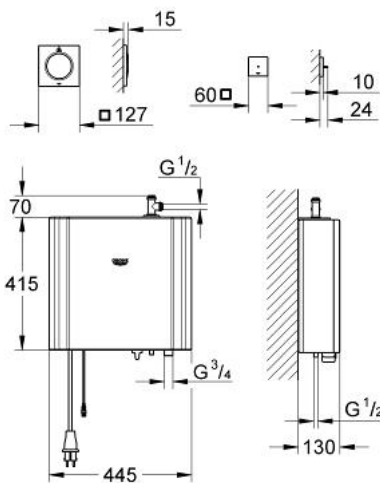

36 362 000 GROHE F-DIGITAL DELUXE STEAM GENERATOR 2.2 KW WITH STEAM OUTLET AND TEMPERATURE SENSOR

PRODUCT DESCRIPTION

- Colour: chrome
- consists of:
 - steam generator
 - 415 x 445 x 130 mm
 - suitable for steam rooms up to 2.5 m³
 - supply voltage 230 V AC, 50 Hz
 - power 2.2 kW
 - water inlet 3/4"
 - operating pressure 1 – 5 bar (above pressure reducer)
 - automatic emptying
 - water outlet 1/2"
 - steam temperature: max. 55° C
 - steam outlet 1/2"
 - type of protection IP 23
 - CE approved
 - with euro shockproof plug
 - steam outlet module with indentation for fragranced oil
 - 127mm x 127mm
 - connection thread 1/2"
 - temperature sensor module
 - 60 x 60 x 12 mm
 - GROHE SpeedClean - effortless limescale removal
 - GROHE LongLife finish
 - requires rough-in set (29 074 000), F-digital Deluxe base unit box (26 374 000 or 36 397 000), Bluetooth unit (36 371 000) and various cable connections – all to be ordered separately due to installation situation
 - For detailed planning and product information please contact your local GROHE Customer Service.