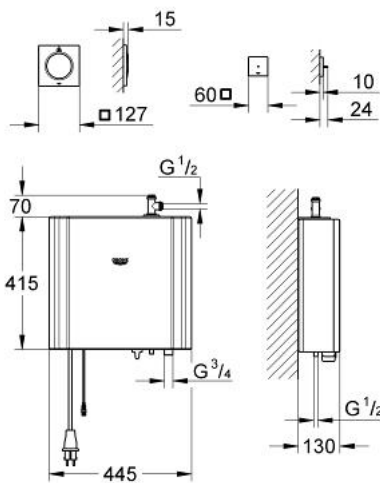

### PRODUCT DESCRIPTION

- Colour: chrome
- consisting of:
  - steam generator
  - 415 x 445 x 130 mm
  - suitable for steam rooms up to 2.5 m<sup>3</sup>
  - supply voltage 230 V AC, 50 Hz
  - power 2.2 kW
  - water inlet 3/4 " "
  - operating pressure 1 – 5 bar (via pressure reducer)
  - automatic emptying
  - water outlet 1/2 " "
  - steam temperature: max. 55° C
  - steam outlet 1/2 " "
  - type of protection IP 23
  - CE approved
  - with euro shockproof plug
  - steam outlet module with indentation for fragranced oil
  - 127 x 127 mm
  - connection thread 1/2"
  - temperature sensor module
  - 60 x 60 x 12 mm
  - GROHE SpeedClean - effortless limescale removal
  - GROHE LongLife finish
- requires rough-in set (29 074 000), F-digital Deluxe base unit box (26 374 000 or 36 397 000), Bluetooth unit (36 371 000) and various cable connections – all to be ordered separately due to installation situation
- For detailed planning and product information please contact your local GROHE Customer Service.