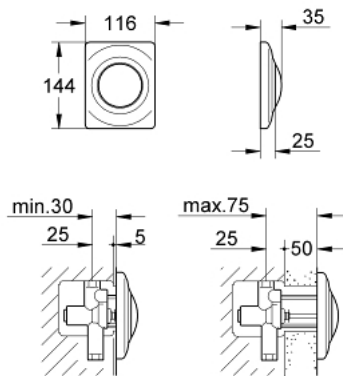

37 018 SP0 SURF FLUSH PLATE

PRODUCT DESCRIPTION

- 116 x 144 mm
- with push button actuation

37 018 SP0 **SURF FLUSH PLATE**

SPARE PARTS, January 1995 – now

1: Spring, 5 pcs. (Spare part-nr. 4309700M)

2: Operating rod (Spare part-nr. 43038000)

3: Frame (Spare part-nr. 43210000)