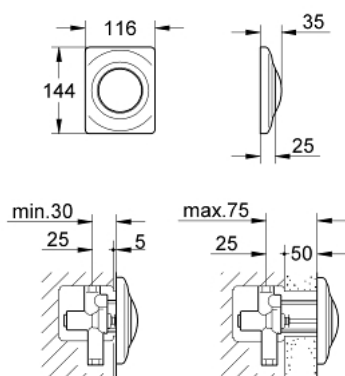

## 37 018 SP0 SURF FLUSH PLATE

### PRODUCT DESCRIPTION

- 116 x 144 mm
- with push button actuation

## 37 018 SP0 **SURF FLUSH PLATE**

### **SPARE PARTS**, 1月 1995 – now

- 1: Spring, 5 pcs. (Spare part-nr. 4309700M)
- 2: Operating rod (Spare part-nr. 43038000)
- 3: Mounting frame (Spare part-nr. 43210000)