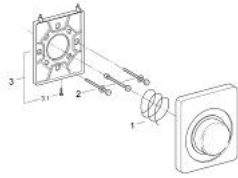

## 37 019 000 FLUSH PLATE, STAINLESS STEEL

### PRODUCT DESCRIPTION

- Colour: stainless steel
- 108 x 126 mm
- with push button actuation
- fixing frame
- hidden fixing screws

### SPARE PARTS, January 1995 – now

- 1: Spring, 5 pcs. (Spare part-nr. 4308200M)
- 2: Operating rod (Spare part-nr. 43038000)
- 3: Frame (Spare part-nr. 43204000)
- 3.1: Screw, 2 pcs. (Spare part-nr. 4302900M)