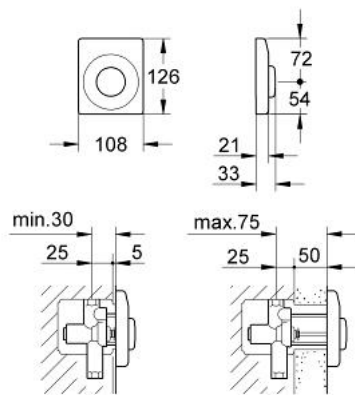

## 37 019 000 FLUSH PLATE, STAINLESS STEEL

### PRODUCT DESCRIPTION

- Colour: stainless steel
- 108 x 126 mm
- with push button actuation
- fixing frame
- hidden fixing screws

### SPARE PARTS, January 1995 – now

- 1: Spring, 5 pcs. (Spare part-nr. 4308200M)
- 2: Operating rod (Spare part-nr. 43038000)
- 3: Frame (Spare part-nr. 43204000)
- 3.1: Screw, 2 pcs. (Spare part-nr. 4302900M)