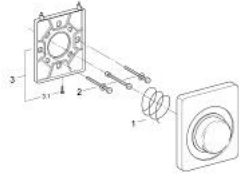

37 019 000 FLUSH PLATE, STAINLESS STEEL

PRODUCT DESCRIPTION

- Colour: stainless steel
- 108 x 126 mm
- with push button actuation
- fixing frame
- hidden fixing screws

37 019 000 FLUSH PLATE, STAINLESS STEEL

SPARE PARTS, 1月 1995 – now

- 1: Spring, 5 pcs. (Spare part-nr. 4308200M)
- 2: Operating rod (Spare part-nr. 43038000)
- 3: Mounting frame (Spare part-nr. 43204000)
- 3.1: Screw, 2 pcs. (Spare part-nr. 4302900M)