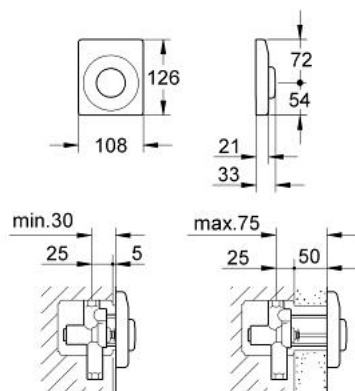

37 019 000 FLUSH PLATE, STAINLESS STEEL

PRODUCT DESCRIPTION

- Colour: stainless steel
- 108 x 126 mm
- with push button actuation
- fixing frame
- hidden fixing screws

37 019 000 FLUSH PLATE, STAINLESS STEEL

SPARE PARTS, 1月 1995 – now

- 1: Spring, 5 pcs. (Spare part-nr. 4308200M)
- 2: Operating rod (Spare part-nr. 43038000)
- 3: Mounting frame (Spare part-nr. 43204000)
- 3.1: Screw, 2 pcs. (Spare part-nr. 4302900M)