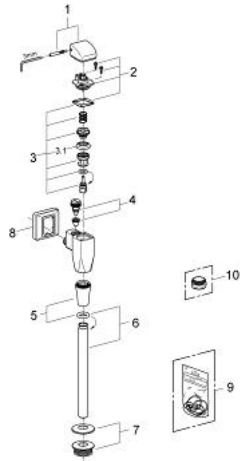

## 37 021 000 URINAL FLUSH VALVE

### PRODUCT DESCRIPTION

- Colour: chrome
- 1/2"
- exposed installation
- with control cap and flush pipe connection
- minimum flow pressure 0.5 bar
- integrated stop valve
- flow rate adjustment
- flush volume adjustable 2.0 - 6.0 l
- material: brass
- wall escutcheon
- flush pipe 200 mm
- rubber connector
- low noise (group II according to German noise specification)
- in connection with flush pipe and sound absorber
- GROHE LongLife finish

### SPARE PARTS, 11月 2006 – now

- 1: Lever cap (Spare part-nr. 43052000)
- 2: Cover (Spare part-nr. 43102000)
- 3: Piston (Spare part-nr. 43450000)
- 3.1: Sleeve (Spare part-nr. 4376500M)
- 4: Supply stop (Spare part-nr. 43393000)
- 5: Nut (Spare part-nr. 43304000)
- 6: Urinal flush pipe (Spare part-nr. 37035000)
- 7: Adapter for urinal (Spare part-nr. 43818000)
- 8: Escutcheon (Spare part-nr. 43226000)
- 9: Set of seals (Spare part-nr. 43715000)\*
- 10: Fixing nut (Spare part-nr. 43310000)\*