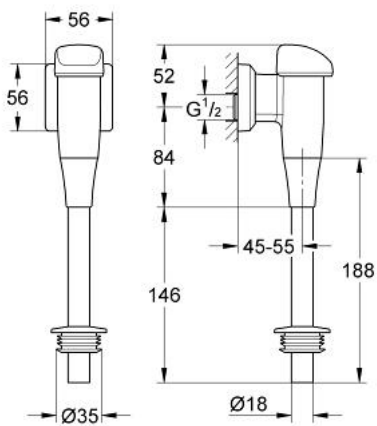

## 37 021 000 URINAL FLUSH VALVE

### PRODUCT DESCRIPTION

- Colour: chrome
- 1/2"
- exposed installation
- with control cap and flush pipe connection
- minimum flow pressure 0.5 bar
- integrated stop valve
- flow rate adjustment
- flush volume adjustable 2.0 - 6.0 l
- material: brass
- wall escutcheon
- flush pipe 200 mm
- rubber connector
- low noise (group II according to German noise specification)
- in connection with flush pipe and sound absorber
- GROHE LongLife finish

### SPARE PARTS, 11月 2006 – now

- 1: Lever cap (Spare part-nr. 43052000)
- 2: Cover (Spare part-nr. 43102000)
- 3: Piston (Spare part-nr. 43450000)
- 3.1: Sleeve (Spare part-nr. 4376500M)
- 4: Supply stop (Spare part-nr. 43393000)
- 5: Nut (Spare part-nr. 43304000)
- 6: Urinal flush pipe (Spare part-nr. 37035000)
- 7: Adapter for urinal (Spare part-nr. 43818000)
- 8: Escutcheon (Spare part-nr. 43226000)
- 9: Set of seals (Spare part-nr. 43715000)\*
- 10: Fixing nut (Spare part-nr. 43310000)\*