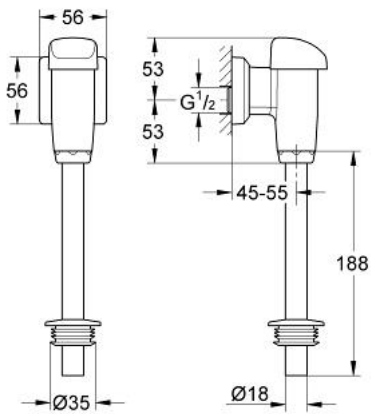

37 024 000 URINAL FLUSH VALVE

PRODUCT DESCRIPTION

- Colour: chrome
- 1/2"
- exposed installation
- heavy duty
- with control cap and short flush pipe connection
- minimum flow pressure 0.5 bar
- integrated stop valve
- flow rate adjustment
- flush volume adjustable 2.0 - 6.0 l
- material: brass
- with wall escutcheon
- flush pipe 200 mm
- rubber connector
- GROHE LongLife finish

37 024 000 URINAL FLUSH VALVE

SPARE PARTS, 11月 2006 – now

- 1: Lever cap, complete, metal (Spare part-nr. 43054000)
- 2: Cover (Spare part-nr. 43102000)
- 3: Piston (Spare part-nr. 43450000)
- 3.1: Sleeve (Spare part-nr. 4376500M)
- 4: Supply stop (Spare part-nr. 43393000)
- 5: Urinal flush pipe (Spare part-nr. 37035000)
- 6: Adapter for urinal (Spare part-nr. 43818000)
- 7: Escutcheon (Spare part-nr. 43226000)
- 8: Fixing nut (Spare part-nr. 43310000)
- 9: Set of seals (Spare part-nr. 43715000)*