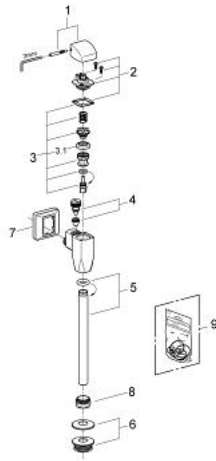

37 024 000 URINAL FLUSH VALVE

PRODUCT DESCRIPTION

- Colour: chrome
- 1/2"
- exposed installation
- heavy duty
- with control cap and short flush pipe connection
- minimum flow pressure 0.5 bar
- integrated stop valve
- flow rate adjustment
- flush volume adjustable 2.0 - 6.0 l
- material: brass
- with wall escutcheon
- flush pipe 200 mm
- rubber connector
- GROHE LongLife finish

37 024 000 URINAL FLUSH VALVE

SPARE PARTS, 11月 2006 – now

- 1: Lever cap, complete, metal (Spare part-nr. 43054000)
- 2: Cover (Spare part-nr. 43102000)
- 3: Piston (Spare part-nr. 43450000)
- 3.1: Sleeve (Spare part-nr. 4376500M)
- 4: Supply stop (Spare part-nr. 43393000)
- 5: Urinal flush pipe (Spare part-nr. 37035000)
- 6: Adapter for urinal (Spare part-nr. 43818000)
- 7: Escutcheon (Spare part-nr. 43226000)
- 8: Fixing nut (Spare part-nr. 43310000)
- 9: Set of seals (Spare part-nr. 43715000)*