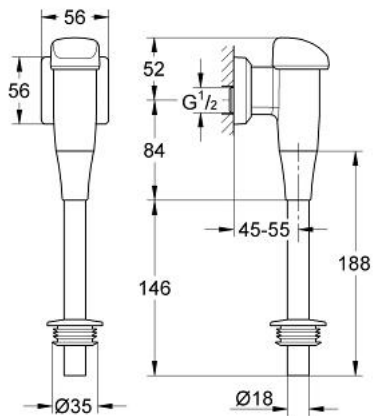

## 37 025 000 URINAL FLUSH VALVE

### PRODUCT DESCRIPTION

- Colour: chrome
- ½"
- exposed installation
- with control cap and flush pipe connection
- minimum flow pressure 0.5 bar
- flow rate adjustment
- flush volume adjustable 2.0 - 6.0 l
- material: brass
- with wall escutcheon
- flush pipe 200 mm
- rubber connector
- GROHE LongLife finish

### SPARE PARTS, November 2006 – now

- 1: Lever cap (Spare part-nr. 43052000)
  - 2: Cover (Spare part-nr. 43102000)
  - 3: Piston (Spare part-nr. 43450000)
  - 3.1: Sleeve (Spare part-nr. 4376500M)
  - 4: Nut (Spare part-nr. 43304000)
  - 5: Urinal flush pipe (Spare part-nr. 37035000)
  - 6: Adapter for urinal (Spare part-nr. 43818000)
  - 7: Escutcheon (Spare part-nr. 43226000)
  - 8: Repl. kit f. seal (Spare part-nr. 43715000)\*
  - 9: Fixing nut (Spare part-nr. 43310000)\*
- \* Optional accessories