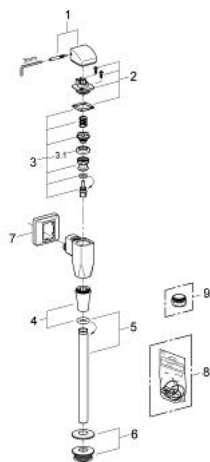

## 37 025 000 URINAL FLUSH VALVE

### PRODUCT DESCRIPTION

- Colour: chrome
- ½"
- exposed installation
- with control cap and flush pipe connection
- minimum flow pressure 0.5 bar
- flow rate adjustment
- flush volume adjustable 2.0 - 6.0 l
- material: brass
- with wall escutcheon
- flush pipe 200 mm
- rubber connector
- GROHE LongLife finish

### SPARE PARTS, November 2006 – now

- 1: Lever cap (Spare part-nr. 43052000)
  - 2: Cover (Spare part-nr. 43102000)
  - 3: Piston (Spare part-nr. 43450000)
  - 3.1: Sleeve (Spare part-nr. 4376500M)
  - 4: Nut (Spare part-nr. 43304000)
  - 5: Urinal flush pipe (Spare part-nr. 37035000)
  - 6: Adapter for urinal (Spare part-nr. 43818000)
  - 7: Escutcheon (Spare part-nr. 43226000)
  - 8: Repl. kit f. seal (Spare part-nr. 43715000)\*
  - 9: Fixing nut (Spare part-nr. 43310000)\*
- \* Optional accessories