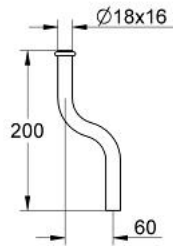

37 041 000 URINAL FLUSH PIPE

PRODUCT DESCRIPTION

- Colour: chrome
- Ø 18 mm
- 200 mm
- material: brass
- chrome plated
- offset 60 mm