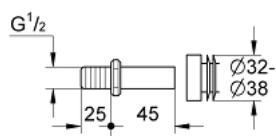

37 044 000 INLET CONNECTING SET

PRODUCT DESCRIPTION

- Colour: chrome
- for urinal bowls with inlet from back
- connector \varnothing 33.5 - 38 mm

37 044 000 INLET CONNECTING SET

SPARE PARTS, January 1995 – now

1: Lip seal (Spare part-nr. 4387500M)

2: Admission Sleeve (Spare part-nr. 43891000)