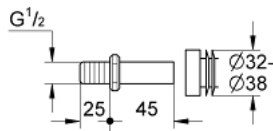

37 044 000 INLET CONNECTING SET 1/2"

PRODUCT DESCRIPTION

- Colour: chrome
- for urinal bowls with inlet from back
- connector \varnothing 33.5 - 38 mm

37 044 000 INLET CONNECTING SET 1/2"

SPARE PARTS, 1月 1995 – now

1: Lip seal (Spare part-nr. 4387500M)

2: Inlet sleeve (Spare part-nr. 43891000)