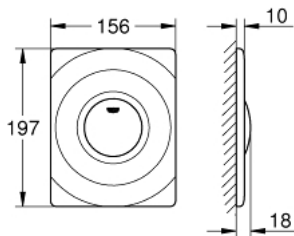

## 37 063 000 SURF FLUSH PLATE

### PRODUCT DESCRIPTION

- Colour: chrome
- 156 x 197 mm
- manual activation
- push button actuation
- material: ABS
- GROHE LongLife finish

### SPARE PARTS, March 2013 – now

1: Screw dia. 4x52 mm (Spare part-nr. 6636200M)

2: Frame (Spare part-nr. 43207000)

3: Fixing set (Spare part-nr. 4308500M)\*

4: Fixing set (Spare part-nr. 4215800M)\*

\* Optional accessories