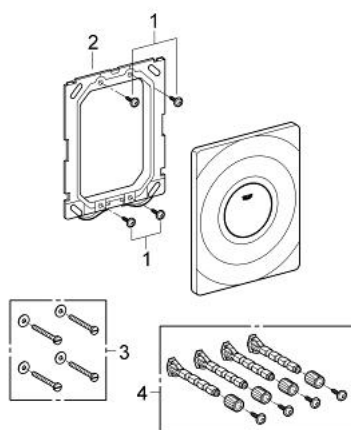

## 37 063 000 SURF FLUSH PLATE

### PRODUCT DESCRIPTION

- Colour: chrome
- 156 x 197 mm
- manual activation
- push button actuation
- material: ABS
- GROHE LongLife finish

### SPARE PARTS, March 2013 – now

1: Screw dia. 4x52 mm (Spare part-nr. 6636200M)

2: Frame (Spare part-nr. 43207000)

3: Fixing set (Spare part-nr. 4308500M)\*

4: Fixing set (Spare part-nr. 4215800M)\*

\* Optional accessories