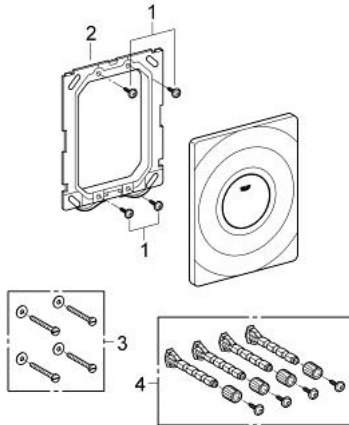

37 063 000 **SURF FLUSH PLATE**

PRODUCT DESCRIPTION

- Colour: chrome
- 156 x 197 mm
- manual activation
- push button actuation
- material: ABS
- GROHE LongLife finish

37 063 000 SURF FLUSH PLATE

SPARE PARTS, 3月 2013 – now

- 1: Screw (Spare part-nr. 6636200M)
- 2: Mounting frame (Spare part-nr. 43207000)
- 3: Fixing set (Spare part-nr. 4308500M)*
- 4: Fixing set (Spare part-nr. 4215800M)*

* Optional accessories