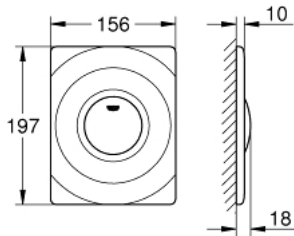

37 063 000 **SURF FLUSH PLATE**

PRODUCT DESCRIPTION

- Colour: chrome
- 156 x 197 mm
- manual activation
- push button actuation
- material: ABS
- GROHE LongLife finish

37 063 000 SURF FLUSH PLATE

SPARE PARTS, 3月 2013 – now