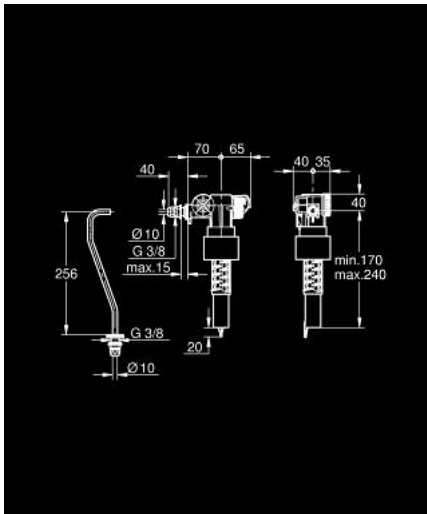

37 093 000 FILLING VALVE

PRODUCT DESCRIPTION

- Colour: chrome
- 3/8"
- for high and low level cisterns, made of ceramic, plastic or cast iron
- without adapter for the pipe connection
- cap, restrictor
- max. shortening 100 mm

37 093 000 FILLING VALVE

SPARE PARTS, December 2003 – now

1: Inlet adaptor (Spare part-nr. 43262000)

2: Lever (Spare part-nr. 43734000)

2.1: Ball seal dia. 9x6.8 mm (Spare part-nr. 4377000M)

3: Valve head (Spare part-nr. 43536000)

4: Membrane (Spare part-nr. 4375800M)

5: Screw cap (Spare part-nr. 43735000)

6: Valve float, 5 pcs. (Spare part-nr. 4379100M)

7: Repl. kit f. seal (Spare part-nr. 43722000)*

* Optional accessories