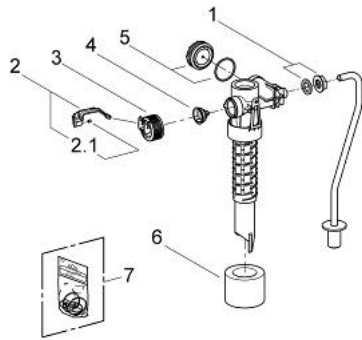

37 093 000 FILLING VALVE

PRODUCT DESCRIPTION

- Colour: chrome
- 3/8"
- for high and low level cisterns, made of ceramic, plastic or cast iron
- without adapter for the pipe connection
- cap, restrictor
- max. shortening 100 mm

37 093 000 FILLING VALVE

SPARE PARTS, December 2003 – now

1: Inlet adaptor (Spare part-nr. 43262000)

2: Lever (Spare part-nr. 43734000)

2.1: Ball seal dia. 9x6.8 mm (Spare part-nr. 4377000M)

3: Valve head (Spare part-nr. 43536000)

4: Membrane (Spare part-nr. 4375800M)

5: Screw cap (Spare part-nr. 43735000)

6: Valve float, 5 pcs. (Spare part-nr. 4379100M)

7: Repl. kit f. seal (Spare part-nr. 43722000)*

* Optional accessories