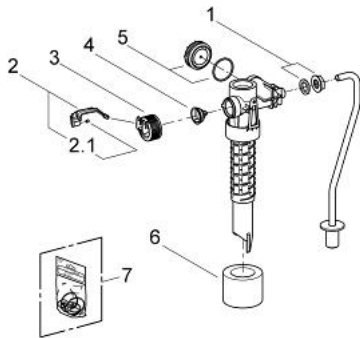

37 093 000 FILLING VALVE

PRODUCT DESCRIPTION

- Colour: chrome
- 3/8"
- for high and low level cisterns, made of ceramic, plastic or cast iron
- without adapter for the pipe connection
- cap, restrictor
- **) max. shortening 100 mm

37 093 000 FILLING VALVE

SPARE PARTS, 12月 2003 – now

- 1: Inlet adaptor (Spare part-nr. 43262000)
- 2: Lever (Spare part-nr. 43734000)
- 2.1: Seal (Spare part-nr. 4377000M)
- 3: Valve head (Spare part-nr. 43536000)
- 4: Membrane (Spare part-nr. 4375800M)
- 5: Screw cap (Spare part-nr. 43735000)
- 6: Valve float, 5 pcs. (Spare part-nr. 4379100M)
- 7: Set of seals (Spare part-nr. 43722000)*