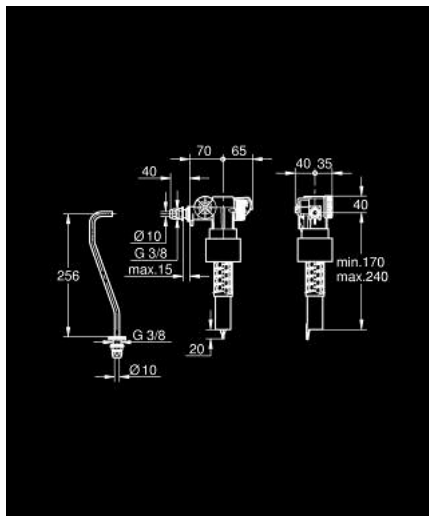

37 093 000 FILLING VALVE

PRODUCT DESCRIPTION

- Colour: chrome
- 3/8"
- for high and low level cisterns, made of ceramic, plastic or cast iron
- without adapter for the pipe connection
- cap, restrictor
- **) max. shortening 100 mm

37 093 000 FILLING VALVE

SPARE PARTS, 12月 2003 – now

- 1: Inlet adaptor (Spare part-nr. 43262000)
- 2: Lever (Spare part-nr. 43734000)
- 2.1: Seal (Spare part-nr. 4377000M)
- 3: Valve head (Spare part-nr. 43536000)
- 4: Membrane (Spare part-nr. 4375800M)
- 5: Screw cap (Spare part-nr. 43735000)
- 6: Valve float, 5 pcs. (Spare part-nr. 4379100M)
- 7: Set of seals (Spare part-nr. 43722000)*