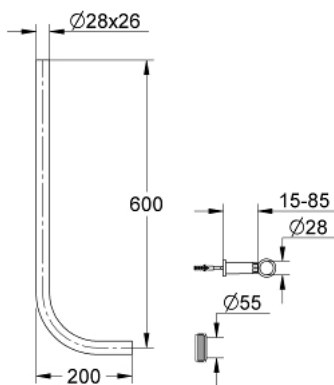

## 37 107 000 FLUSH PIPE

### PRODUCT DESCRIPTION

- Colour: chrome
- for WC flush valve
- $\varnothing 28 \times 26$  mm
- 600 x 200 mm
- material: brass
- flush pipe fixing device
- for distance to the wall 15 - 85 mm
- connector