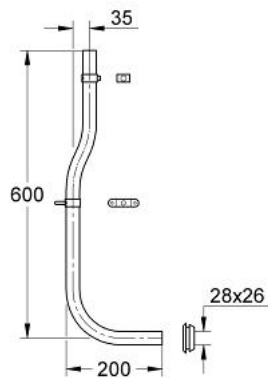

## 37 109 000 FLUSH PIPE

### PRODUCT DESCRIPTION

- Colour: chrome
- for WC flush valve
- Ø 28 x 26 mm
- 600 x 200 mm
- straight
- material: brass
- flush pipe fixing device
- offset 35 mm
- for distance to the wall from 15 - 85 mm
- connector