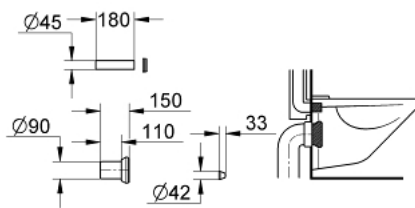

37 311 K00 WC INLET AND OUTLET CONNECTING SET

PRODUCT DESCRIPTION

- Colour: black
- for wall hung WC
- connecting pipe \varnothing 45 mm
- waste sleeve \varnothing 90 mm
- 150 mm long
- cover for WC fixing bolts

Pure Freude
an Wasser

37 311 K00 WC INLET AND OUTLET CONNECTING SET

No exploded view is available for this spare part list.

SPARE PARTS, May 2012 – now

1: Basin fastening (Spare part-nr. 43511SH0)

2: Connector (Spare part-nr. 37119000)