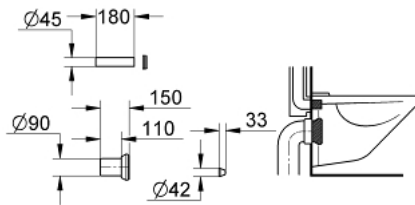

## 37 311 K00 WC INLET AND OUTLET CONNECTING SET

### PRODUCT DESCRIPTION

- Colour: black
- for wall hung WC
- connecting pipe  $\varnothing$  45 mm
- waste sleeve  $\varnothing$  90 mm
- length 150 mm
- cover for WC fixing bolts

Pure Freude  
an Wasser

## 37 311 K00 WC INLET AND OUTLET CONNECTING SET

No exploded view is available for this spare part list.

**SPARE PARTS**, 5月 2012 – now

1: Basin fastening (Spare part-nr. 43511SH0)

2: Connector (Spare part-nr. 37119000)