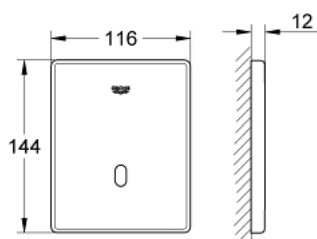

### PRODUCT DESCRIPTION

- Colour: chrome
- with infrared sensor for bi-directional communication for monitoring, configuration and servicing
- with transformer 100-230 V AC, 50-60 Hz, 6 V DC
- cartridge with solenoid valve and dirt strainer
- front plate 116 x 144 mm
- flow pressure min 0.5 bar
- operating pressure max 10 bar
- 7 pre-set programs:
  - auto flush
  - cleaning mode
  - pre-flush on/off
- additional functions and precise settings by remote control 36 407
- adjustable flow time by hand or remote
- set for final installation
- for Rapido U
- CE approved