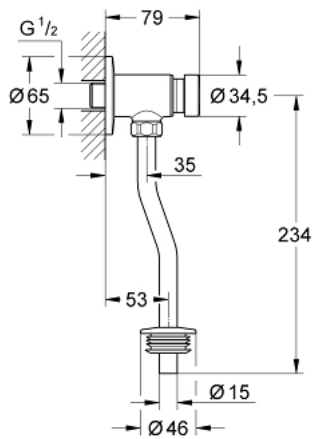

## 37 396 000 PRESS URINAL FLUSH VALVE

### PRODUCT DESCRIPTION

- Colour: chrome
- ½"
- material: brass
- GROHE LongLife finish
- with wall escutcheon

## 37 396 000 **PRESS URINAL FLUSH VALVE**

**SPARE PARTS**, March 2012 – now

1: Cartridge (Spare part-nr. 42434000)

1.1: Repl. kit f. seal (Spare part-nr. 4271500M)

1.2: Rings (Spare part-nr. 4282000M)