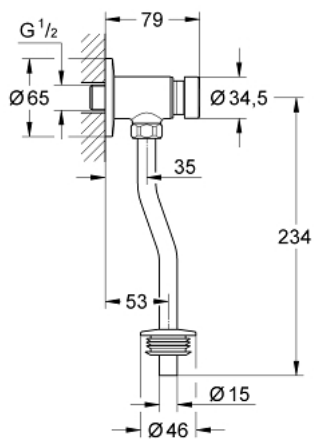

37 396 000 PRESS URINAL FLUSH VALVE

PRODUCT DESCRIPTION

- Colour: chrome
- 1/2"
- material: brass
- GROHE LongLife finish
- with wall escutcheon

37 396 000 **PRESS URINAL FLUSH VALVE**

SPARE PARTS, 3月 2012 – now

1: Cartridge (Spare part-nr. 42434000)

1.1: Seal kit (Spare part-nr. 4271500M)

1.2: Rings (Spare part-nr. 4282000M)