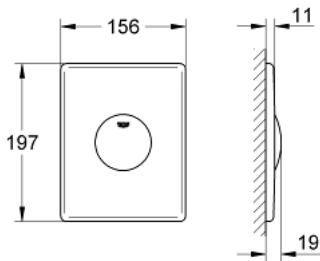

37 547 000 **SKATE FLUSH PLATE**

PRODUCT DESCRIPTION

- Colour: chrome
- vertical installation
- 156 x 197 mm
- push button actuation
- material: ABS
- GROHE LongLife finish

37 547 000 SKATE FLUSH PLATE

SPARE PARTS, March 2013 – now

1: Screw dia. 4x52 mm (Spare part-nr. 6636200M)

2: Frame (Spare part-nr. 43207000)

3: Fixing set (Spare part-nr. 4308500M)*

4: Fixing set (Spare part-nr. 4215800M)*

* Optional accessories