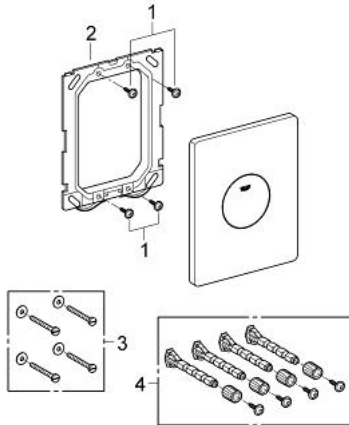

37 547 000 **SKATE FLUSH PLATE**

PRODUCT DESCRIPTION

- Colour: chrome
- 156 x 197 mm
- GROHE LongLife finish

37 547 000 SKATE FLUSH PLATE

SPARE PARTS, 3月 2013 – now

- 1: Screw (Spare part-nr. 6636200M)
- 2: Mounting frame (Spare part-nr. 43207000)
- 3: Fixing set (Spare part-nr. 4308500M)*
- 4: Fixing set (Spare part-nr. 4215800M)*