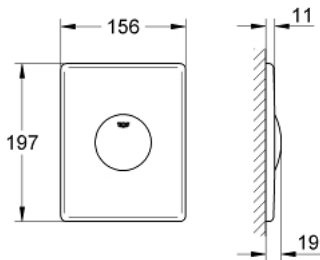

37 547 000 **SKATE FLUSH PLATE**

PRODUCT DESCRIPTION

- Colour: chrome
- 156 x 197 mm
- GROHE LongLife finish

37 547 000 SKATE FLUSH PLATE

SPARE PARTS, 3月 2013 – now

- 1: Screw (Spare part-nr. 6636200M)
- 2: Mounting frame (Spare part-nr. 43207000)
- 3: Fixing set (Spare part-nr. 4308500M)*
- 4: Fixing set (Spare part-nr. 4215800M)*