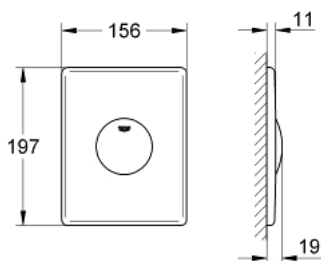

37 547 P00 SKATE FLUSH PLATE

PRODUCT DESCRIPTION

- Colour: matt chrome
- vertical installation
- 156 x 197 mm
- manual activation
- push button actuation
- GROHE LongLife finish

37 547 P00 SKATE FLUSH PLATE

SPARE PARTS, March 2013 – now

1: Screw dia. 4x52 mm (Spare part-nr. 6636200M)

2: Frame (Spare part-nr. 43207000)

3: Fixing set (Spare part-nr. 4308500M)*

4: Fixing set (Spare part-nr. 4215800M)*

* Optional accessories